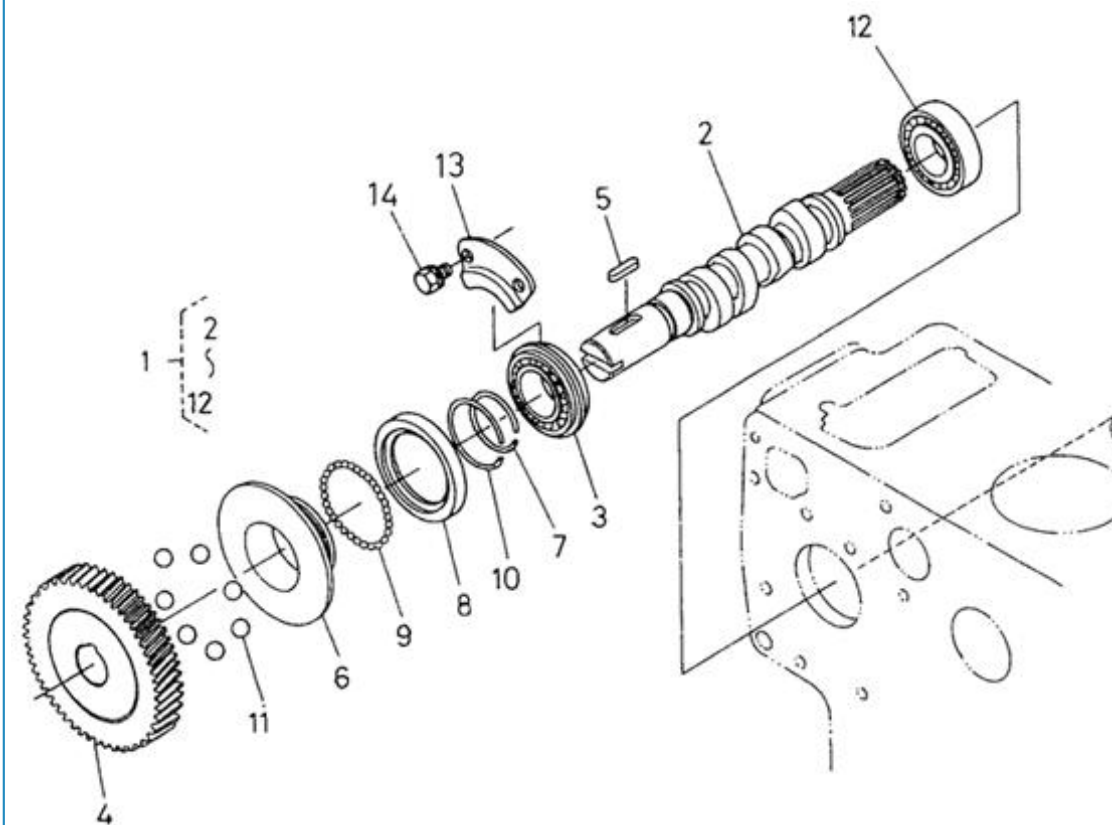

4.200TD N4.60 STANDARD ENGINE / CAMSHAFT INJECTION PUMP

Part number	Item	Désignation article	Quantity
970307349	1	ASSY FUEL CAMSHAFT	1
970312500	3	BEARING, BALL	1
970307351	4	GEAR,INJECTION PUMP	1
970312501	5	KEY, FEATHER	1
970307352	6	SLEEVE,GOVERNOR	1
970302099	7	CIR-CLIP,GOVERNOR SLEEVE	1
970303929	8	CASE,GOVERNOR BALL	1
970492130	9	BEARING,BALL FUEL CAMSHAFT	39
970302100	10	CIR-CLIP,GOVERNOR BALL CASE	1
970303930	11	BEARING,BALL	7
970315079	12	BEARING,BALL	1
970302106	13	STOPPER,FUEL CAMSHAFT	1
970313311	14	BOLT	2