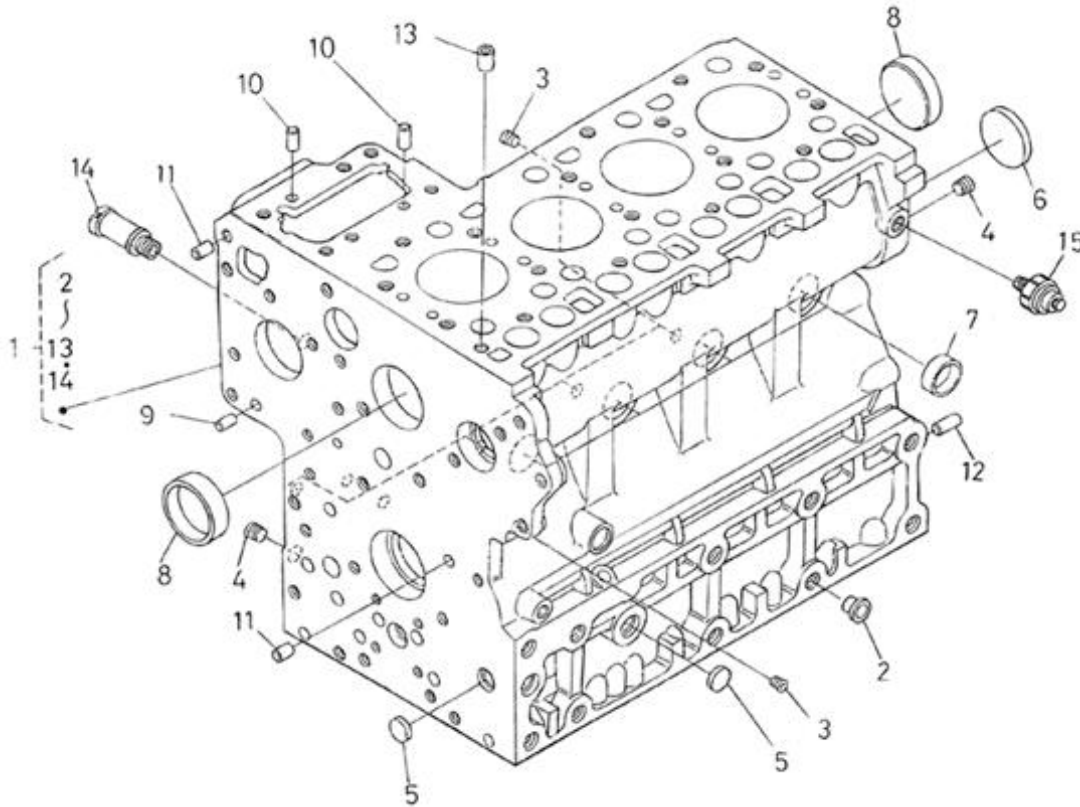

Filtre(s) :

- type: 4.200TD N4.60 STANDARD ENGINE

4.200TD N4.60 STANDARD ENGINE / ENGINE BLOCK

Part number	Item	Désignation article	Quantity
970301901	2	PLUG	2
970490108	3	PLUG,SOCK	6
970490109	4	PLUG,SOCK	2
970301903	5	PLUG	3
970313087	6	GASKET,IN-MANIFOLD	1
970301905	7	CAP,SEALING	6
970301906	8	CAP,FREEZE	2
970301907	9	PIN,CYLINDRICAL	2
970490122	10	PIN,CYLINDRICAL	3
970301908	11	PIN,CYLINDRICAL	2
970301909	12	PIN,CYLINDRICAL	1
970490112	13	PIN,PIPE	1
970302119	14	PIPE,WATER RETURN 1	1
970851700	15	SWITCH,OIL	1

4.200TD N4.60 STANDARD ENGINE / OIL SUMP - OIL PUMP

Part number	Item	Désignation article	Quantity
970307731	1	COMP.OIL PAN	1
970301948	2	GASKET,OIL PAN 4.190	1
970312958	3	BOLT,FLANGE	24
970301950	4	FILTER,OIL PAN 4.190	1
970313311	5	BOLT	1
970312961	6	O RING	1
970150128	7	WASHER,DRAIN PLUG	1
970150127	8	PLUG,DRAIN	1

4.200TD N4.60 STANDARD ENGINE / CYLINDER HEAD COVER

Part number	Item	Désignation article	Quantity
970312970	1	ASSY COVER,CYL.HEAD	1
970312971	2	SHIELD,BREATHER	1
970307535	3	HOSE	1
970312972	4	COVER,BREATHER	1
970312973	5	O RING,BREATHER	1
970490307	6	SCREW,M 5X 10	4
970312974	7	GASKET,HEAD COVER	1
970312975	8	BOLT	10
970312976	9	CLAMP,HOSE	1
970490510	10	CAP,FILLING OIL	1
970313560	11	O RING	1
970312978	12	TUBE,BREATHER	1
970492138	13	BOLT,M 8X 22	1
970312979	14	CLAMP,BREATHER TUBE	1

4.200TD N4.60 STANDARD ENGINE / OIL DIPSTICK

Part number	Item	Désignation article	Quantity
970302715	1	DIPSTICK,OIL LEVEL 4.150	1
970635916	3	BOLT,SOCK M 8X 35	1
970119138	4	WASHER,SPRING D 8	1
970300375	5	SPACER	1
970307728	6	BOLT,BANJO	1
970300364	7	GASKET,RING D18	2