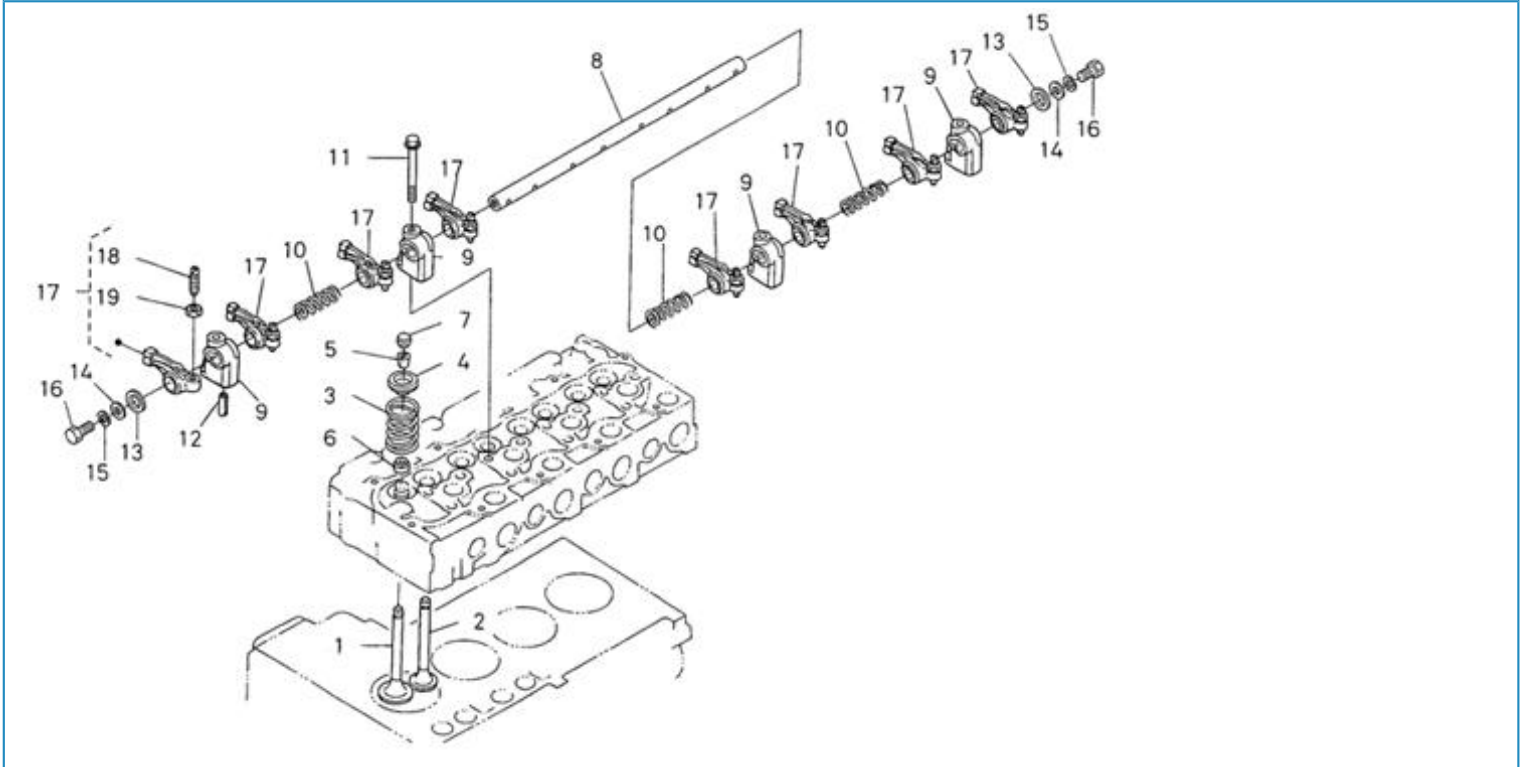

4.200TD N4.60 STANDARD ENGINE / VALVES AND SPRINGS

Part number	Item	Désignation article	Quantity
970307772	1	VALVE,INLET	4
970312992	2	VALVE,EXHAUST	4
970302005	3	SPRING,VALVE	8
970302006	4	RETAINER,VALVE SPRING	8
970302007	5	COLLET,VALVE SPRING	8
970302008	6	SEAL,VALVE STEM	8
970302009	7	CAP,VALVE	8
970312994	8	SHAFT,ROCKER ARM	1
970302012	9	BRACKET,ROCKER ARM	4
970302016	10	SPRING,ROCKER ARM	3
970313548	11	BOLT,FLANGE	4
970310494	12	PIN,SPRING	1
970302015	13	WASHER	2
970302025	14	WASHER,PLAIN D 8	2
970490904	15	WASHER,SPRING D 8	2
970312996	16	BOLT	2
970307402	17	ASSY ROCKER ARM	8
970302019	18	SCREW,ADJUSTING	8
970302021	19	NUT	8