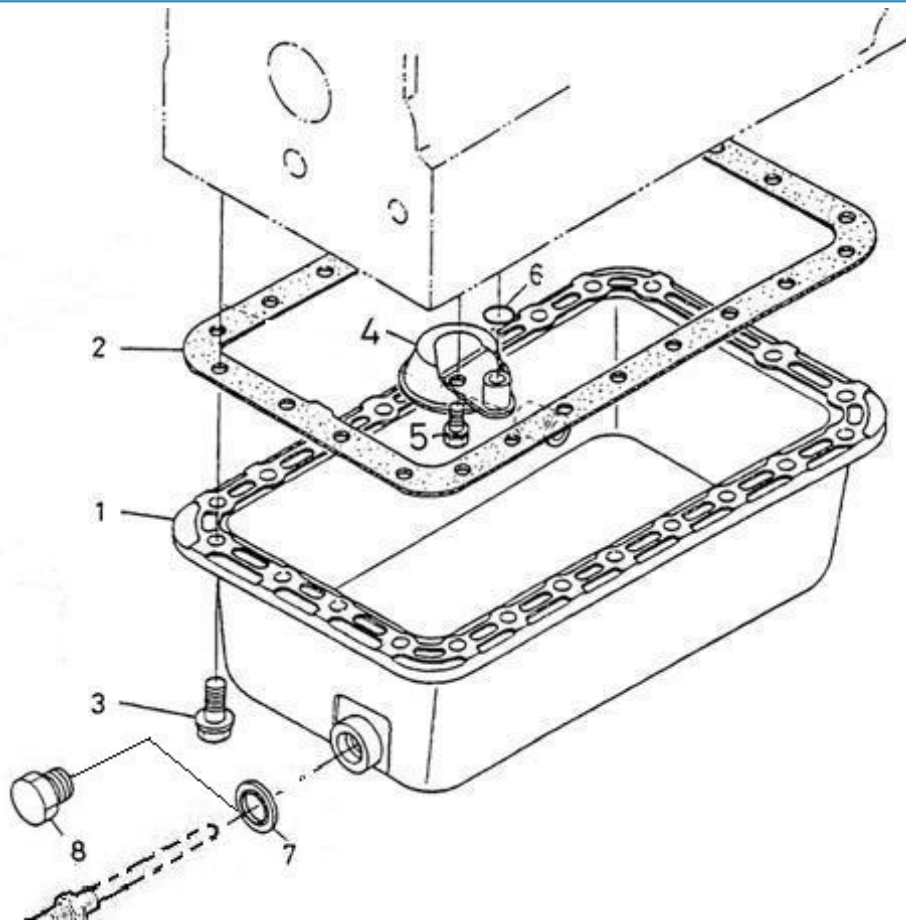

4.200TD N4.60 STANDARD ENGINE / OIL SUMP - OIL PUMP

Part number	Item	Désignation article	Quantity
970307731	1	COMP.OIL PAN	1
970301948	2	GASKET,OIL PAN 4.190	1
970312958	3	BOLT,FLANGE	24
970301950	4	FILTER,OIL PAN 4.190	1
970313311	5	BOLT	1
970312961	6	O RING	1
970150128	7	WASHER,DRAIN PLUG	1
970150127	8	PLUG,DRAIN	1