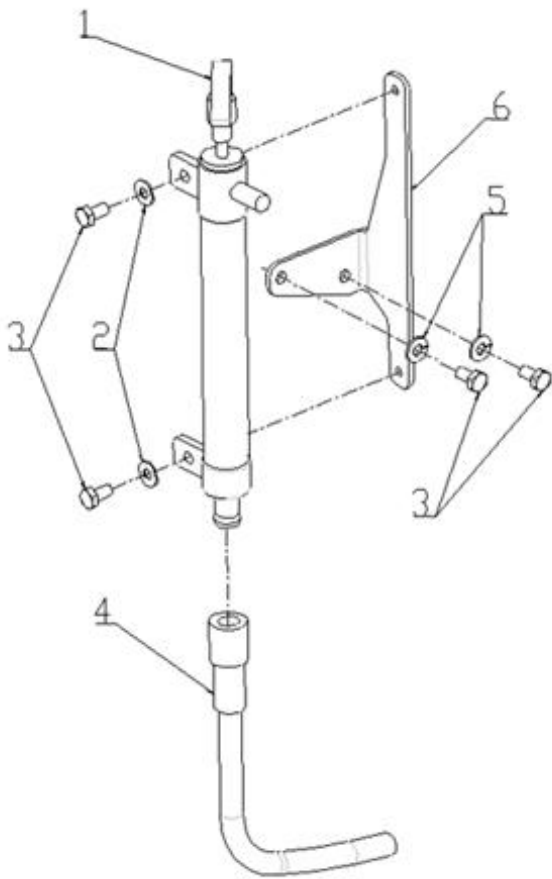

4.200TD N4.60 STANDARD ENGINE / OIL DRAIN PUMP

Part number	Item	Désignation article	Quantity
970439302	1	PUMP,OIL EXTRACTION	1
970609602	2	WASHER,CORRUGATED D 6	2
970439910	3	BOLT,HEX M 6X 16	4
970304102	4	DRAIN OIL PIPE	1
970119149	5	WASHER, SPRING D 6	4
95310731	6	BRACKET	1