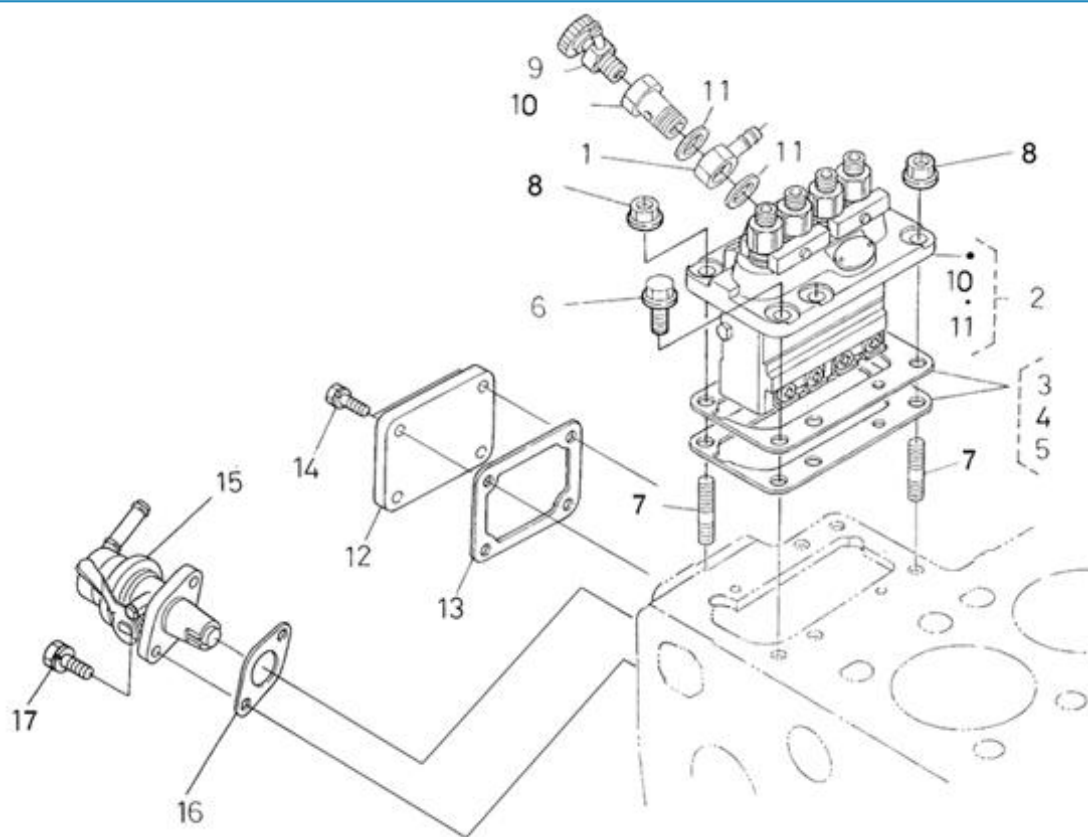

4.200TD N4.60 STANDARD ENGINE / INJECTION AND FEED PUMP

Part number	Item	Désignation article	Quantity
970310456	1	JOINT,EYE	1
970313050	2	ASSY PUMP,INJECTION	1
970302086	3	SHIM,INJECTION PUMP 4.190	1
970313052	4	SHIM,INJECTION PUMP	1
970302412	5	SHIM,INJECTION PUMP 0.45	1
970313545	6	BOLT,FLANGE	4
970312986	7	STUD	2
970310780	8	NUT,FLANGE	2
970307368	9	ASSY COCK,JET START	1
970302107	10	SCREW,INJ.PUMP	1
970307379	11	WASHER,NIPPLE	2
970313054	12	COVER,INJ.PUMP	1
970310448	13	GASKET,PUMP COVER NA	1
970491117	14	BOLT,M 6X 16	4
970307768	15	ASSY PUMP,FUEL	1
970313055	16	GASKET,FUEL PUMP	1
970491117	17	BOLT,M 6X 16	2