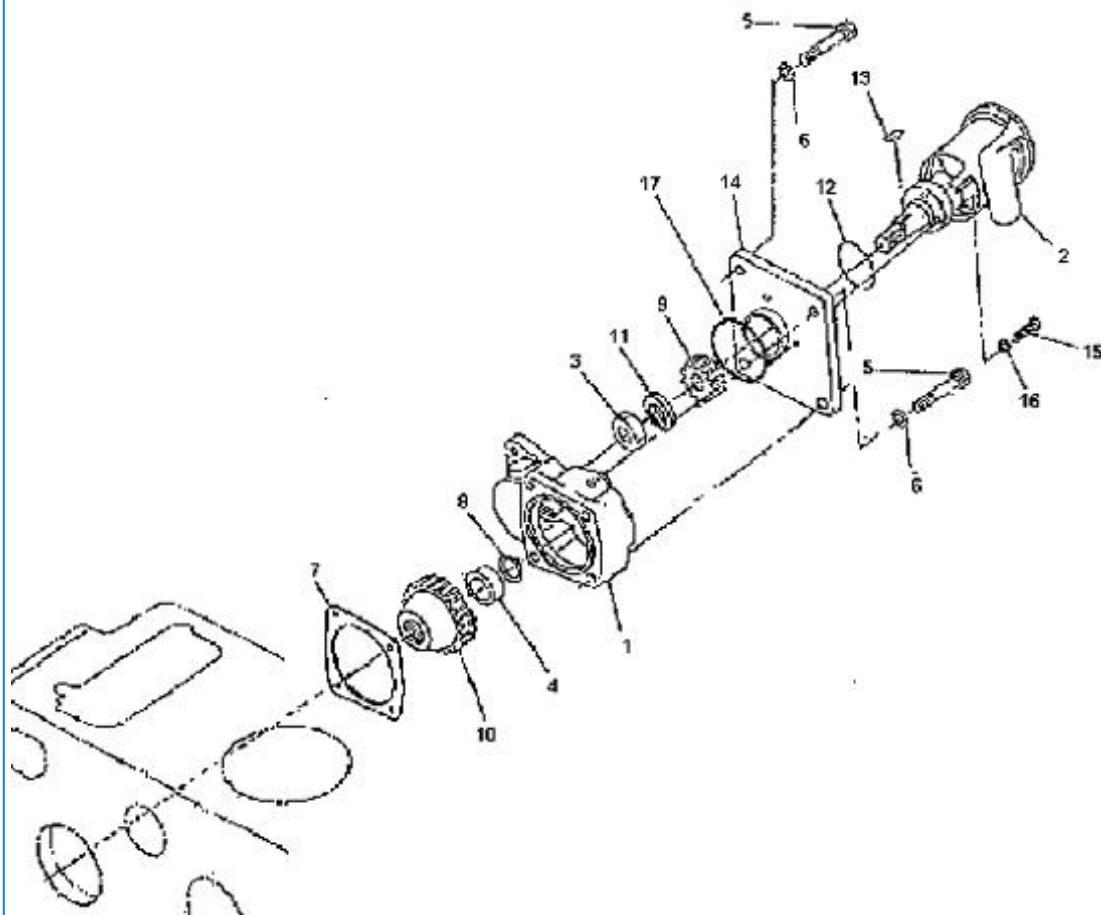

4.200TD N4.60 STANDARD ENGINE / SEA WATER PUMP

Part number	Item	Désignation article	Quantity
970310511	1	BASE,OIL PUMP	1
970316374	2	PUMP,WATER	1
970647607	3	NUT,M12 LOW	1
970310515	4	SPACER	1
970409603	5	BOLT,HEX M 8X 25	4
970119138	6	WASHER,SPRING D 8	4
970310513	7	GASKET	1
970312517	8	CIR CLIP , EXTERNAL	1
970310516	9	GEAR,INJ.PUMP	1
970310512	10	GEAR,INJ.PUMP	1
970647606	11	WASHER,CORRUGATED D12	1
970302683	12	GASKET,WATER PUMP	1
970310558	13	KEY	1
95312181	14	FLANGE	1
970644006	15	BOLT,HEX M 6X 20	4
48418178	17	O-RING	1
970609602	18	WASHER,CORRUGATED D 6	4