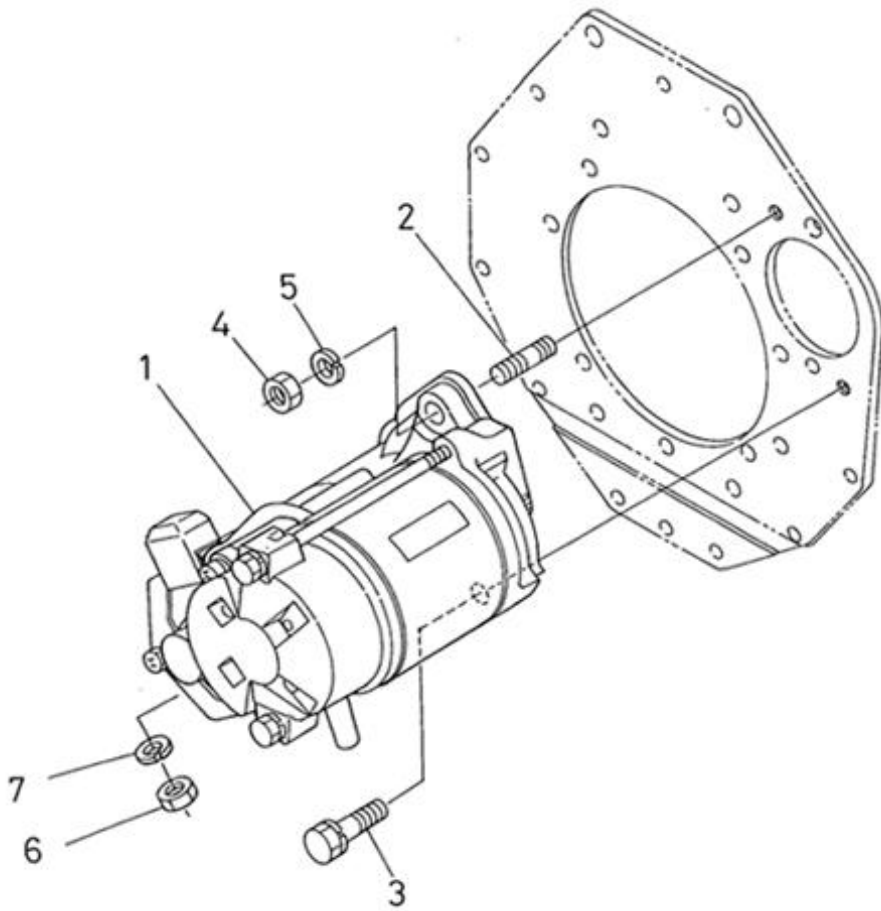

4.200TD N4.60 STANDARD ENGINE / STARTER

Part number	Item	Désignation article	Quantity
970302070	1	STARTER,MOTOR 12V 0,8KW	1
970313103	2	STUD	1
970302934	3	BOLT,M10X 30	1
970313104	4	NUT	1
970302068	5	WASHER,SPRING D10	1
970313105	6	NUT	1
970490904	7	WASHER,SPRING D 8	1