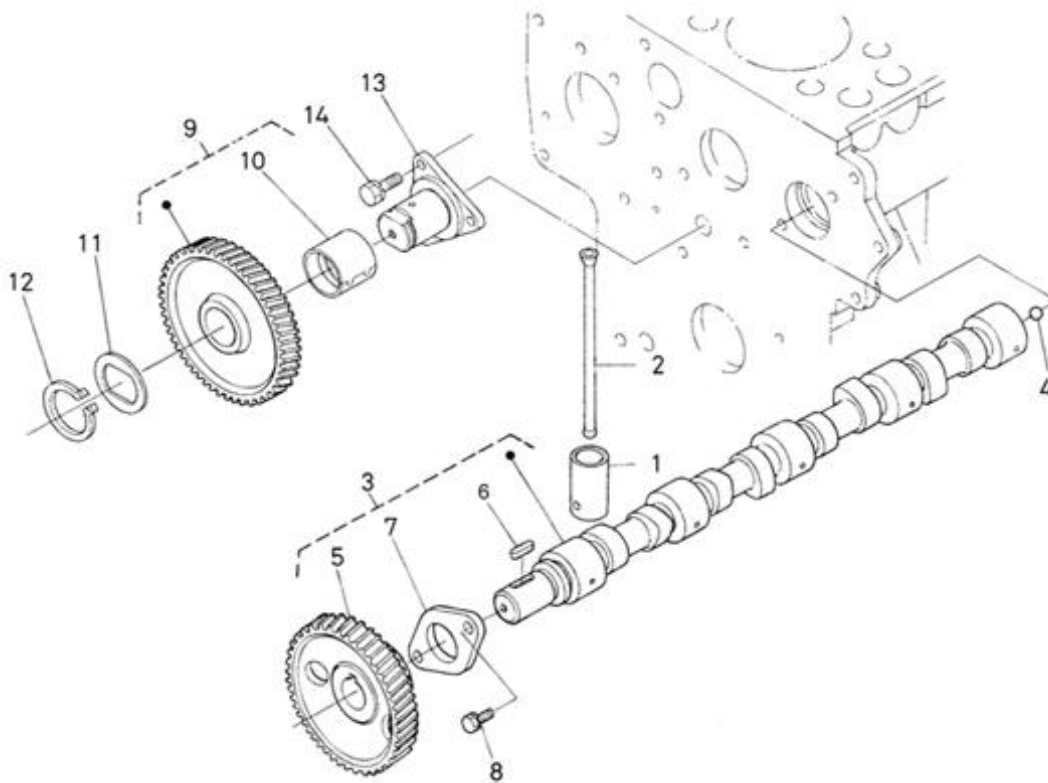

4.200TD N4.60 STANDARD ENGINE / CAMSHAFT

Part number	Item	Désignation article	Quantity
970307317	1	TAPPET	8
970307318	2	ROD,PUSH	8
970312997	3	ASSY CAMSHAFT	1
970302897	4	BEARING,BALL	1
970312998	5	GEAR,CAM	1
970301966	6	KEY,FEATHER	1
970302045	7	STOPPER,CAMSHAFT	1
970491134	8	BOLT,M 8X 18	2
970312999	9	COMP.GEAR,IDLE	1
970313000	10	BUSH,IDLE GEAR	1
970313001	11	COLLAR	1
970307929	12	CIR-CLIP,EXTERNAL	1
970313002	13	SHAFT,IDLE GEAR	1
970491134	14	BOLT,M 8X 18	3