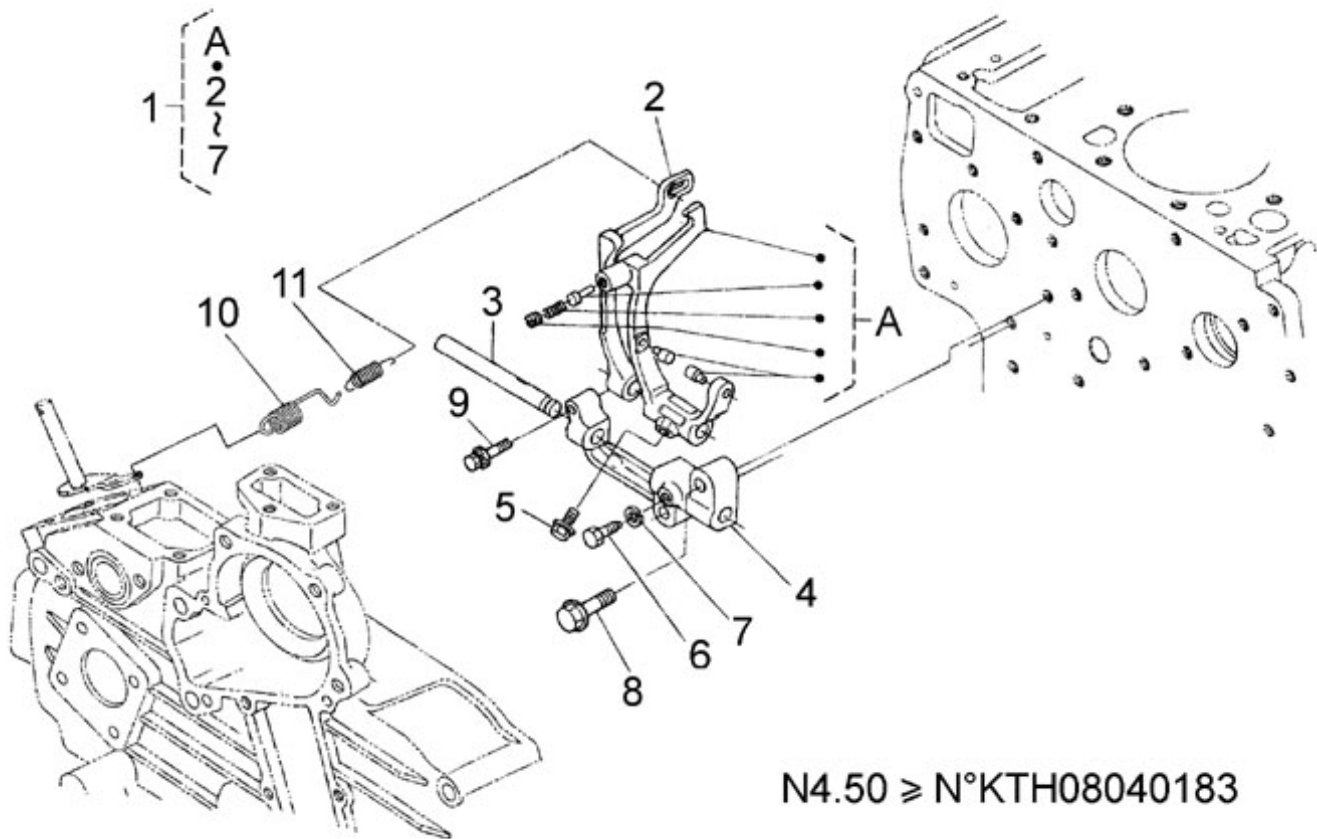

4.200TD N4.60 STANDARD ENGINE / SPEED REGULATOR

N4.50 ≥ N°KTH08040183

Part number	Item	Désignation article	Quantity
970313073	1	ASSY LEVER,FORK	1
970313074	2	LEVER,FORK	1
970313075	3	SHAFT,FORK LEVER	1
970302036	4	SUPPORT,FORK LEVER	1
970313656	5	BOLT,FLANGE	1
970490520	6	BOLT	1
970310417	7	WASHER,SPRING	1
970313569	8	BOLT,FLANGE	2
970313076	9	BOLT	1
970313077	10	SPRING,GOVERNOR	1
970313078	11	SPRING,GOVERNOR	1