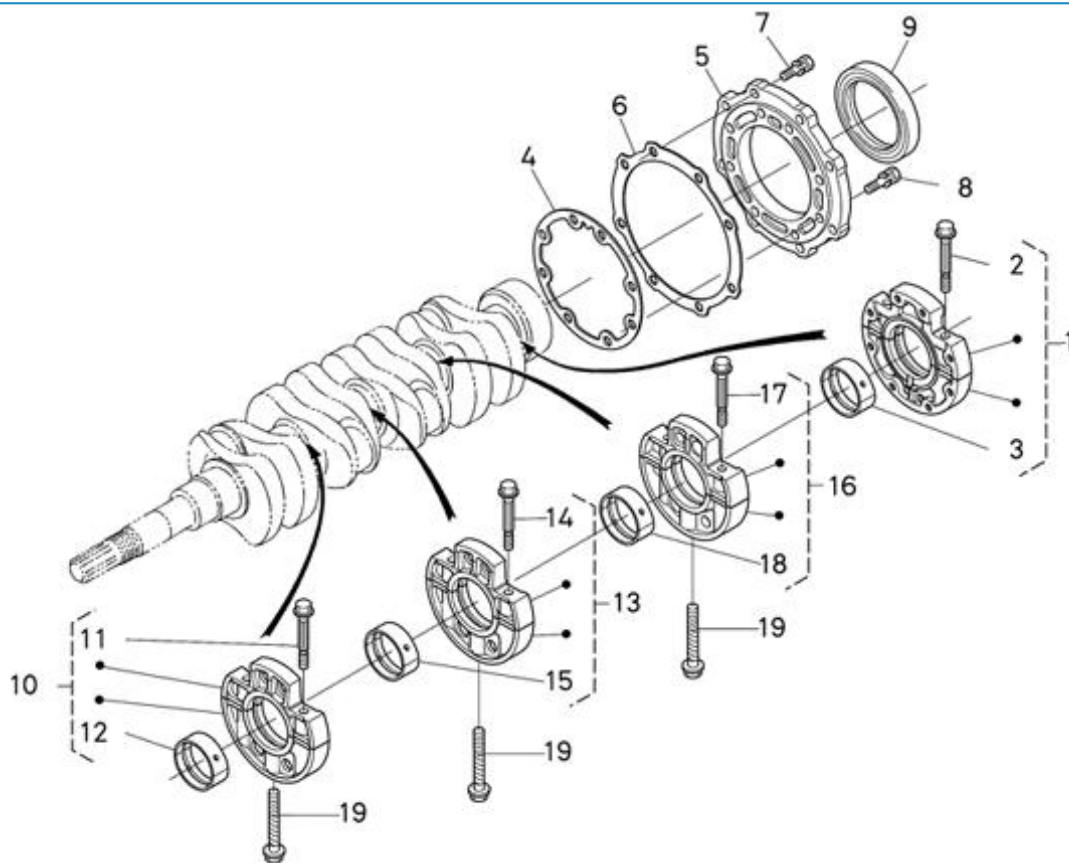

4.200TD N4.60 STANDARD ENGINE / CRANKSHAFT-BEARINGS

Part number	Item	Désignation article	Quantity
970313032	1	ASSY BRG.CASE,WHEEL	1
970313033	2	BOLT,BEARING CASE	2
970313022	3	METAL,CRANKSHAFT	1
970307310	4	GASKET,BRG.CASE NA	1
970314277	5	COVER,BEARING CASE	1
970310427	6	GASKET NA	1
970147402	7	BOLT,M 8X 25	8
970301986	8	BOLT,M 8X 28	8
970301987	9	SEAL,OIL	1
970313037	10	ASSY BRG.CASE,MAIN	1
970313033	11	BOLT,BEARING CASE	2
970313022	12	METAL,CRANKSHAFT	1
970313040	13	ASSY BRG.CASE,MAIN	1
970313033	14	BOLT,BEARING CASE	2
970313022	15	METAL,CRANKSHAFT	1
970313043	16	ASSY BRG.CASE,MAIN	1
970313033	17	BOLT,BEARING CASE	2
970313022	18	METAL,CRANKSHAFT	1
970307316	19	BOLT,BEARING CASE	3