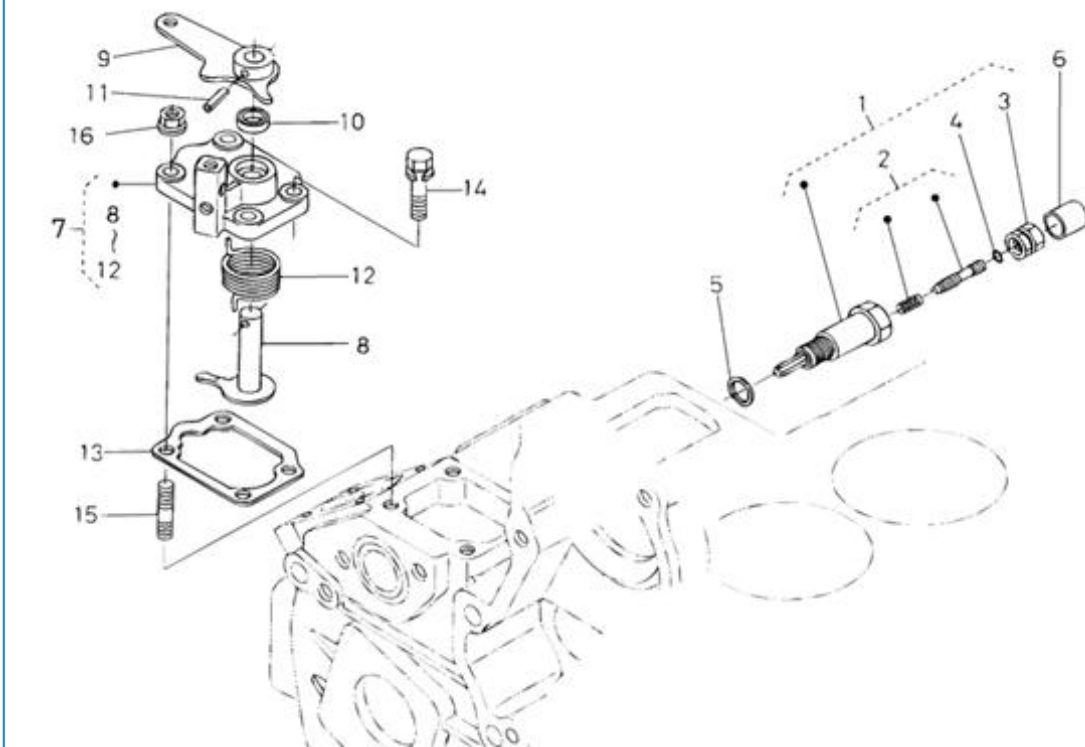

4.200TD N4.60 STANDARD ENGINE / REGULATOR ADJUSTMENT

Part number	Item	Désignation article	Quantity
970313062	1	APPARATUS,IDLING	1
970313063	2	ASSY BOLT,ADJUSTMENT	1
970313064	3	NUT,SPRING	1
970313065	4	O RING	1
970313066	5	GASKET	1
970313067	6	CAP	1
970313068	7	ASSY LEVER,ENG.STOP	1
970313069	8	COMP.LEVER,STOP	1
970313070	9	LEVER,ENGINE STOP	1
970302861	10	SEAL,OIL	1
970151130	11	PIN,SPRING RETAINER	1
970313007	12	SPRING,RETURN	1
970314803	13	GASKET,PLATE	1
970491536	14	BOLT,M 6X 20	2
970490224	15	STUD	2
970313602	16	NUT,FLANGE	2