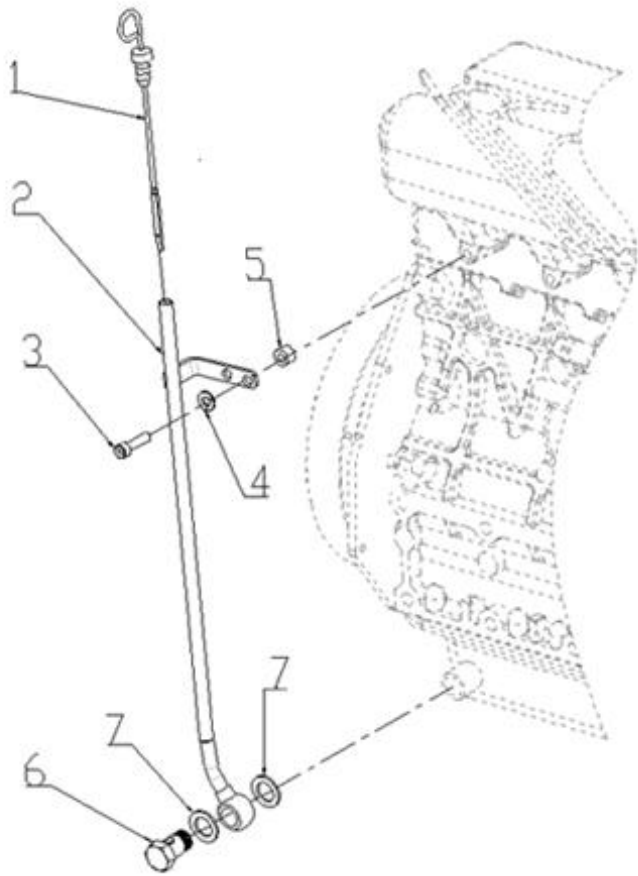

Filtre(s) :

- type: 4.200TD N4.60 STANDARD ENGINE

4.200TD N4.60 STANDARD ENGINE / ENGINE BLOCK

Part number	Item	Désignation article	Quantity
970301901	2	PLUG	2
970490108	3	PLUG,SOCK	6
970490109	4	PLUG,SOCK	2
970301903	5	PLUG	3
970313087	6	GASKET,IN-MANIFOLD	1
970301905	7	CAP,SEALING	6
970301906	8	CAP,FREEZE	2
970301907	9	PIN,CYLINDRICAL	2
970490122	10	PIN,CYLINDRICAL	3
970301908	11	PIN,CYLINDRICAL	2
970301909	12	PIN,CYLINDRICAL	1
970490112	13	PIN,PIPE	1
970302119	14	PIPE,WATER RETURN 1	1
970851700	15	SWITCH,OIL	1

4.200TD N4.60 STANDARD ENGINE / OIL COOLER

Part number	Item	Désignation article	Quantity
970312962	1	ASSY COOLER,OIL	1
970312963	2	COLLAR	1
970312964	3	PIN,SPRING	1
970312965	4	CLAMP,HOSE	1
970312966	5	HOSE,OIL COOLER	1
970307103	6	BAND,PIPE	1
970307103	7	BAND,PIPE	2
970312967	8	HOSE,OIL COOLER	1
970312968	9	CONNECTOR	1
970603003	10	FILTER,ELEMENT OIL 4.180/90	1

4.200TD N4.60 STANDARD ENGINE / CYLINDER HEAD COVER

Part number	Item	Désignation article	Quantity
970312970	1	ASSY COVER,CYL.HEAD	1
970312971	2	SHIELD,BREATHER	1
970307535	3	HOSE	1
970312972	4	COVER,BREATHER	1
970312973	5	O RING,BREATHER	1
970490307	6	SCREW,M 5X 10	4
970312974	7	GASKET,HEAD COVER	1
970312975	8	BOLT	10
970312976	9	CLAMP,HOSE	1
970490510	10	CAP,FILLING OIL	1
970313560	11	O RING	1
970312978	12	TUBE,BREATHER	1
970492138	13	BOLT,M 8X 22	1
970312979	14	CLAMP,BREATHER TUBE	1

4.200TD N4.60 STANDARD ENGINE / OIL DIPSTICK

Part number	Item	Désignation article	Quantity
970302715	1	DIPSTICK,OIL LEVEL 4.150	1
970635916	3	BOLT,SOCK M 8X 35	1
970119138	4	WASHER,SPRING D 8	1
970300375	5	SPACER	1
970307728	6	BOLT,BANJO	1
970300364	7	GASKET,RING D18	2