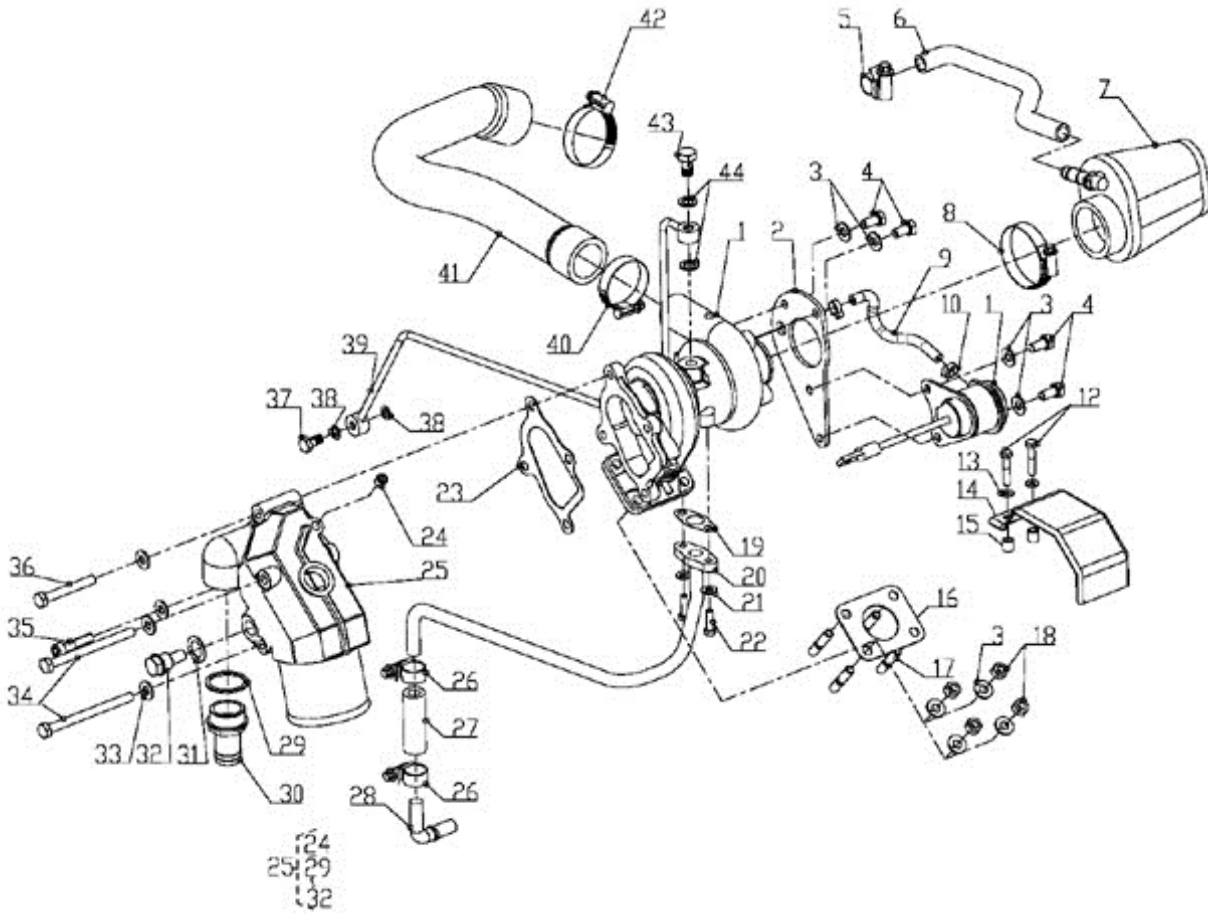

4.200TD N4.60 STANDARD ENGINE / TURBO AND EXHAUST MIXER

Part number	Item	Désignation article	Quantity
970313112	1	TURBOCHARGER	1
95203075	2	BRACKET	1
970119138	3	WASHER,SPRING D 8	8
970639903	4	BOLT,HEX M 8X 16	4
970439306	5	CLAMP	1
970302573	6	HOSE,CARTER DEAIR 2.40HE	1
48101035	7	FILTRE A AIR N4.60	1
970313316	8	CLAMP	1
970310548	9	HOSE	1
970310171	10	CLAMP	2
970304025	12	BOLT,HEXM 6X 10 A2	2
970304026	13	WASHER,PLAIN D 6 A2	2
95310698	14	TURBO PROTECTION	1
43320280	15	SPACER	2
970310501	16	GASKET NA	1
970300080	17	STUD,M 8X 25	4
970027322	18	NUT,M 8	4
970310508	19	GASKET NA	1
51306120	20	OIL RETURN PIPE	1
970119149	21	WASHER, SPRING D 6	2
970644006	22	BOLT,HEX M 6X 20	2
970310502	23	GASKET NA	1
970307265	24	PLUG,HEX 1/8	1
970313114	25	EXHAUST	1
970434506	26	CLAMP,HOSE 13-20	2
970313115	28	RETURN OIL PIPE	1
48410090	29	GASKET	1
655402075	30	BARBED END BRASS FITTING 1-25	1
970300199	31	GASKET,RING D16	1
970494635	32	ANODE,ZINC CPL M16X1,5	1
970119139	33	WASHER,CORRUGATED D8	4
970300191	34	BOLT,HEX M 8X100	2
970635916	35	BOLT,SOCK M 8X 35	1
970644594	36	BOLT,HEX M 8X 60	1
970310504	37	BOLT,EYE JOINT	1
970300288	38	GASKET,M8	2
51306119A	39	PIPE	0
970300922	40	CLAMP,HOSE 26-38	1
48328135	41	PIPE	1
970604533	42	CLAMP,HOSE 32-44	1
970310505	43	BOLT,EYE JOINT	1
970300430	44	GASKET,RING D10	2