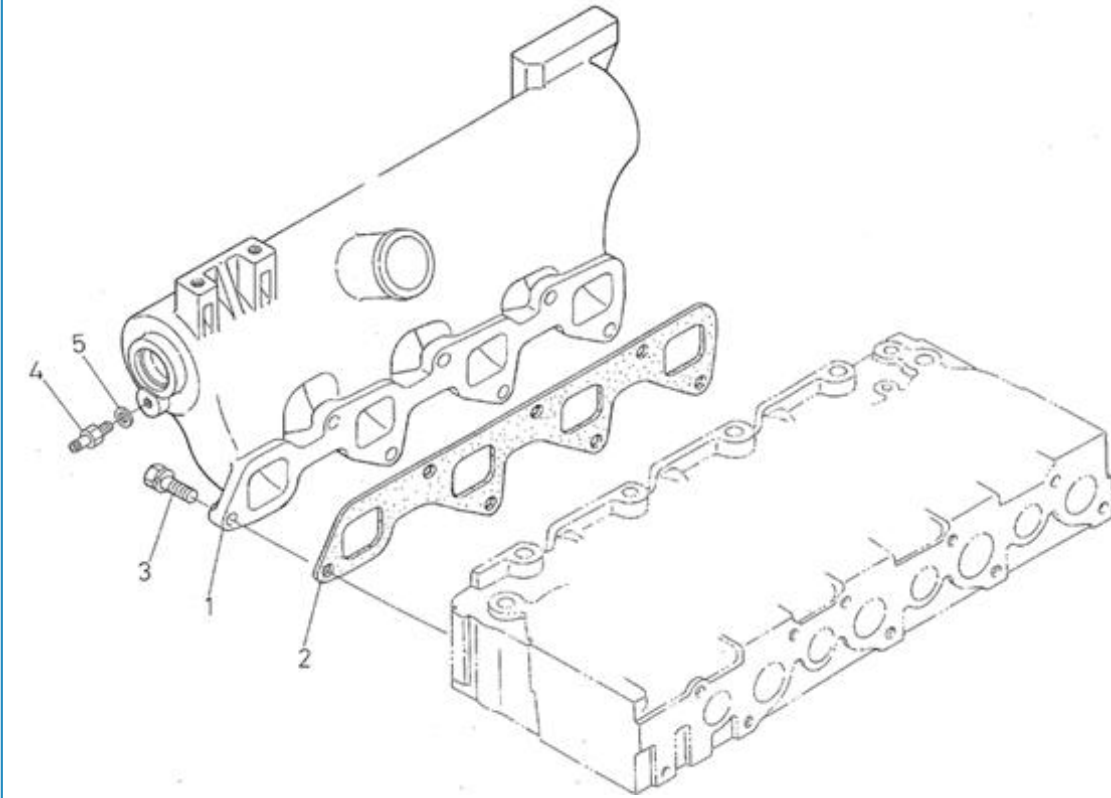

4.200TD N4.60 STANDARD ENGINE / INTAKE MANIFOLD

Part number	Item	Désignation article	Quantity
970313086	1	MANIFOLD,INLET	1
970313087	2	GASKET,IN-MANIFOLD	1
970492138	3	BOLT,M 8X 22	7
39160735	4	BOLT	1
970150403	5	RING,SEAL	1