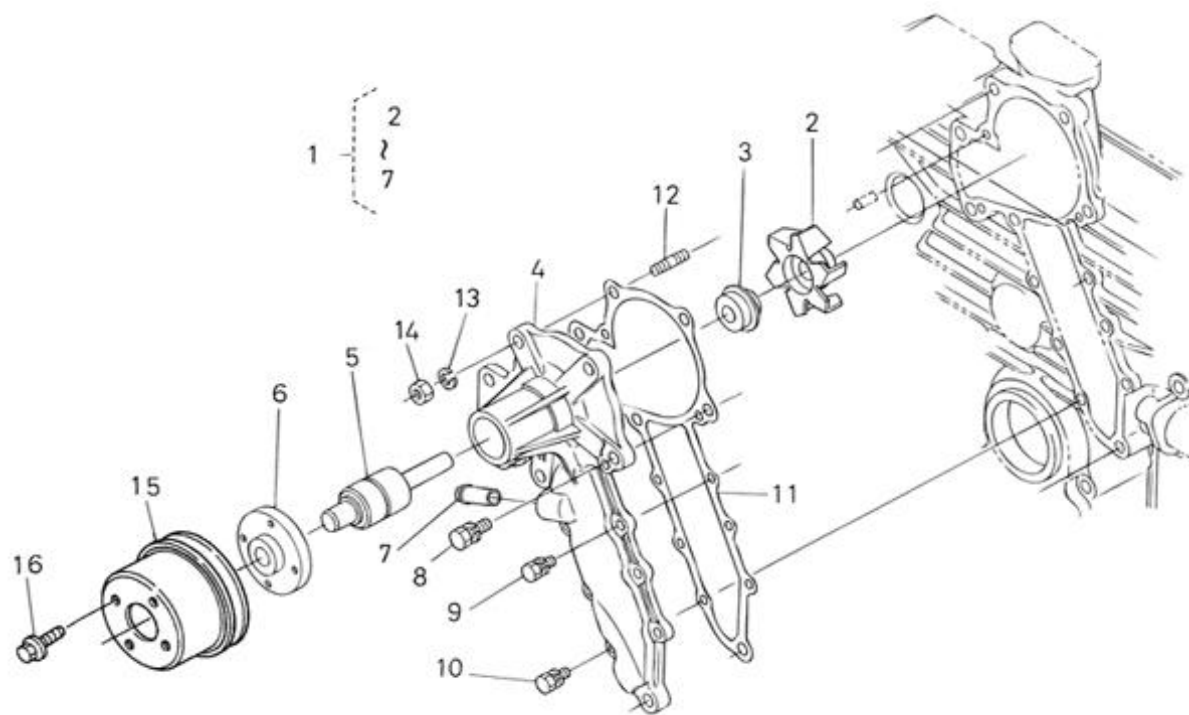

4.200TD N4.60 STANDARD ENGINE / FRESH WATER PUMP

Part number	Item	Désignation article	Quantity
970313079	1	ASSY PUMP,WATER	1
970313081	2	IMPELLER,WATER PUMP	1
970310488	3	ASSY SEAL,MECHANICAL	1
970313080	4	BODY,WATER PUMP	1
970302109	5	BEARING,SHAFT W/PUMP	1
970313082	6	FLANGE,W/PUMP SHAFT	1
970307629	7	PIPE,WATER RETURN	1
970301986	8	BOLT,M 8X 28	2
970491536	9	BOLT,M 6X 20	2
970490119	10	BOLT,M 6X 18	4
970313084	11	GASKET,WATER PUMP	1
970302118	12	STUD	1
970490904	13	WASHER,SPRING D 8	1
970490903	14	NUT,M 8	1
970307398	15	PULLEY	1
39160735	16	BOLT	4