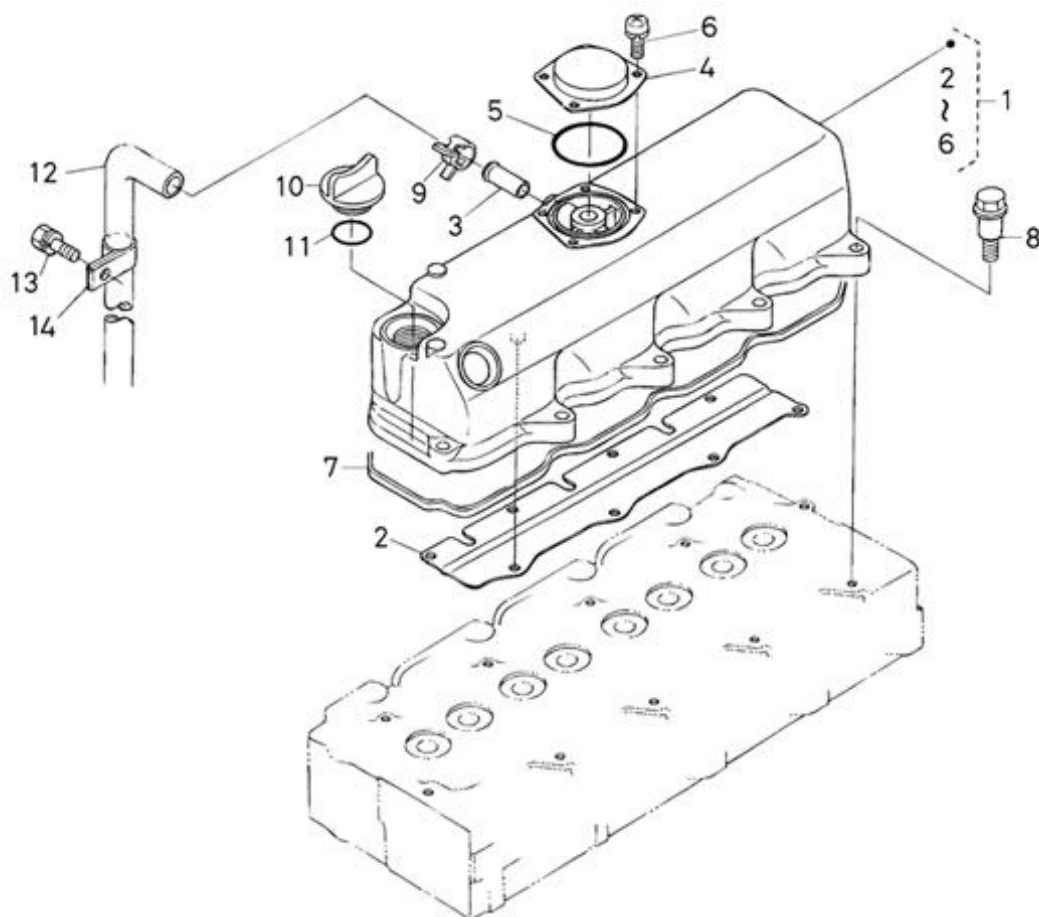

4.200TD N4.60 STANDARD ENGINE / CYLINDER HEAD COVER

Part number	Item	Désignation article	Quantity
970312970	1	ASSY COVER,CYL.HEAD	1
970312971	2	SHIELD,BREATHER	1
970307535	3	HOSE	1
970312972	4	COVER,BREATHER	1
970312973	5	O RING,BREATHER	1
970490307	6	SCREW,M 5X 10	4
970312974	7	GASKET,HEAD COVER	1
970312975	8	BOLT	10
970312976	9	CLAMP,HOSE	1
970490510	10	CAP,FILLING OIL	1
970313560	11	O RING	1
970312978	12	TUBE,BREATHER	1
970492138	13	BOLT,M 8X 22	1
970312979	14	CLAMP,BREATHER TUBE	1