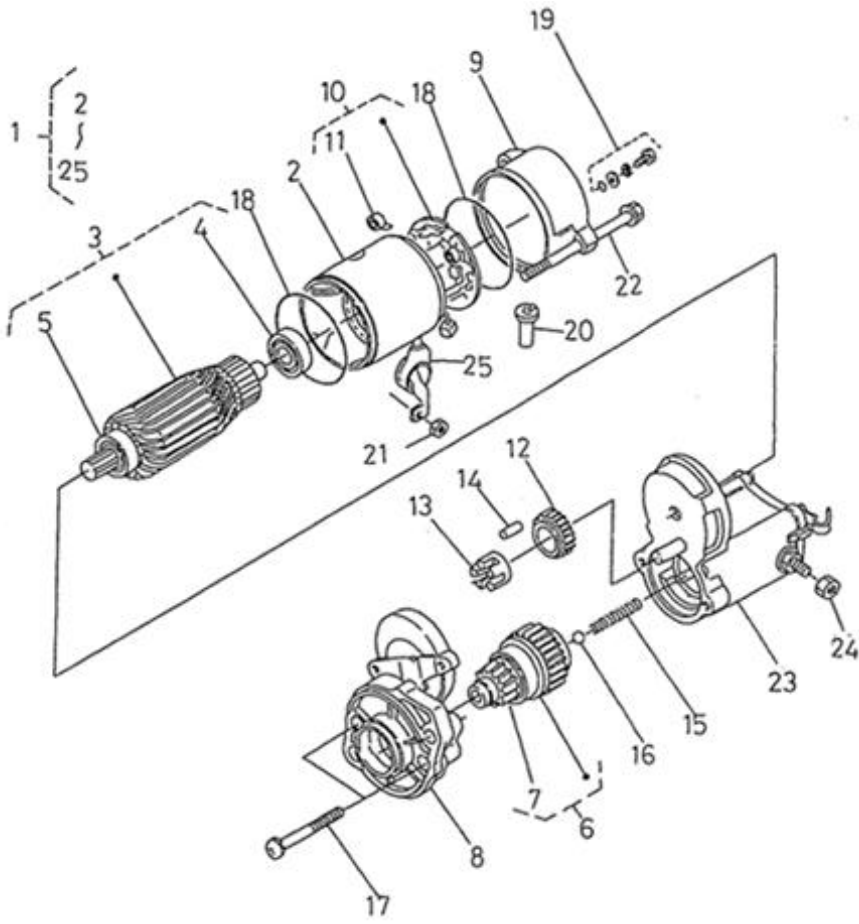

4.200TD N4.60 STANDARD ENGINE / STATER - DETAILS

Part number	Item	Désignation article	Quantity
970302070	1	STARTER,MOTOR 12V 0,8KW	1
970313089	2	ASSY YOKE	1
970312819	3	ASSY ARMATURE	1
970313090	4	BEARING	1
970313091	5	BEARING	1
970303994	6	PINION,SWITCH	1
970303994	7	PINION,SWITCH	1
970311160	8	BODY	1
970313092	9	FRAME,END	1
970313093	10	ASSY HOLDER,BRUSH	1
970517318	11	SPRING,BRUSH	4
970313094	12	GEAR	1
970313095	13	RETAINER	1
970517314	14	ROLLER,STARTER MOTOR 4.110	5
970313096	15	SPRING	1
970517316	16	BHEARING,BALL STARTER MOTOR	1
970313097	17	BOLT	2
970313098	18	O RING	2
970307793	19	ASSY BOLT	2
970313099	20	PIPE,DRAIN	1
970517324	21	NUT,STATER 4.110	1
970313100	22	BOLT	2
970311159	23	STARTER SOLENOID	1
970313101	24	NUT,HEXAGON	1
970313102	25	COVER,TERMINAL	1