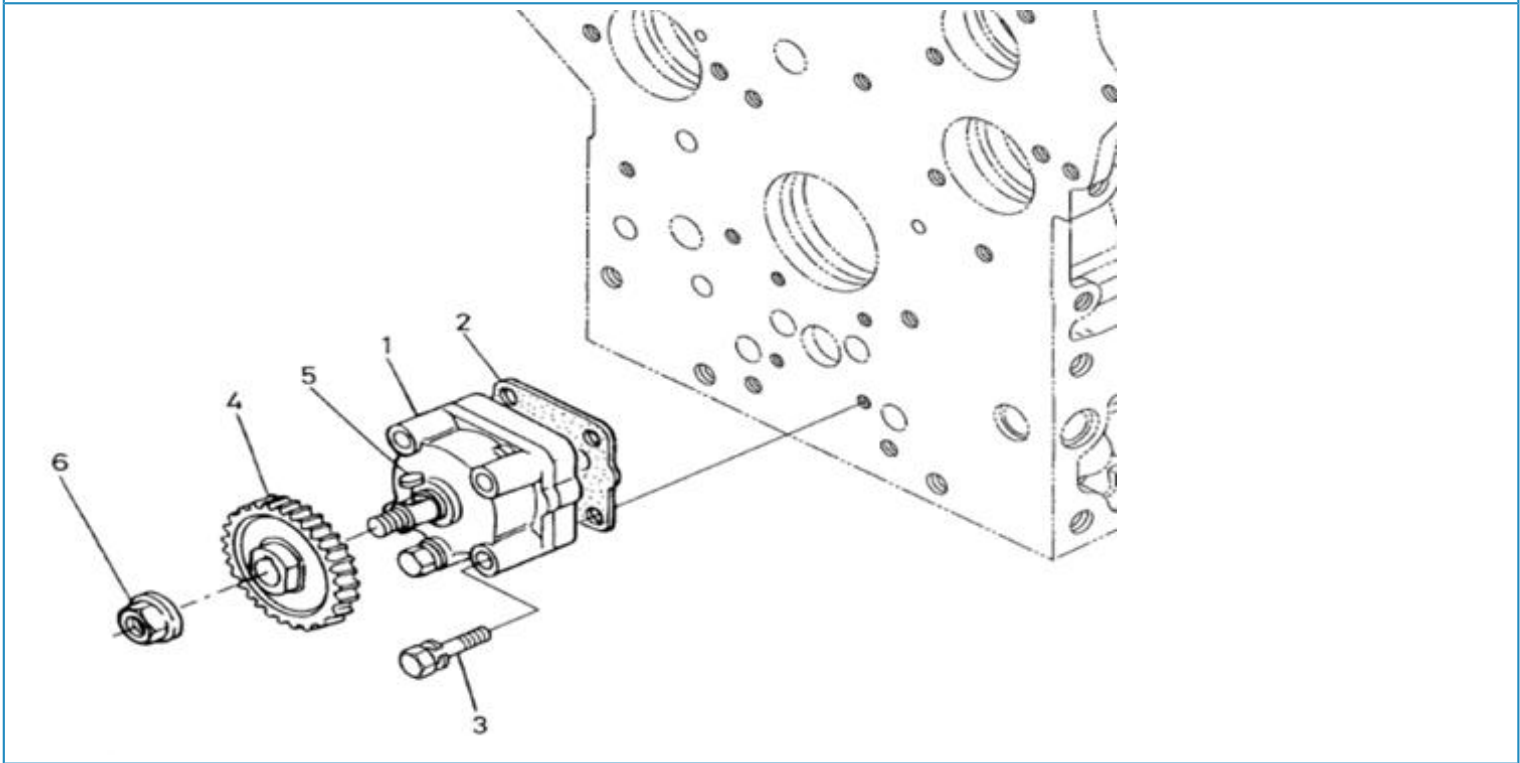

4.200TD N4.60 STANDARD ENGINE / OIL PUMP

Part number	Item	Désignation article	Quantity
970312980	1	ASSY PUMP,OIL	1
970301914	2	GASKET,OIL PUMP	1
970302737	3	BOLT,M 6X 50	4
970301915	4	GEAR,OIL PUMP DRIVE	1
970493118	5	KEY,FEATHER H-HE	1
970301916	6	NUT	1