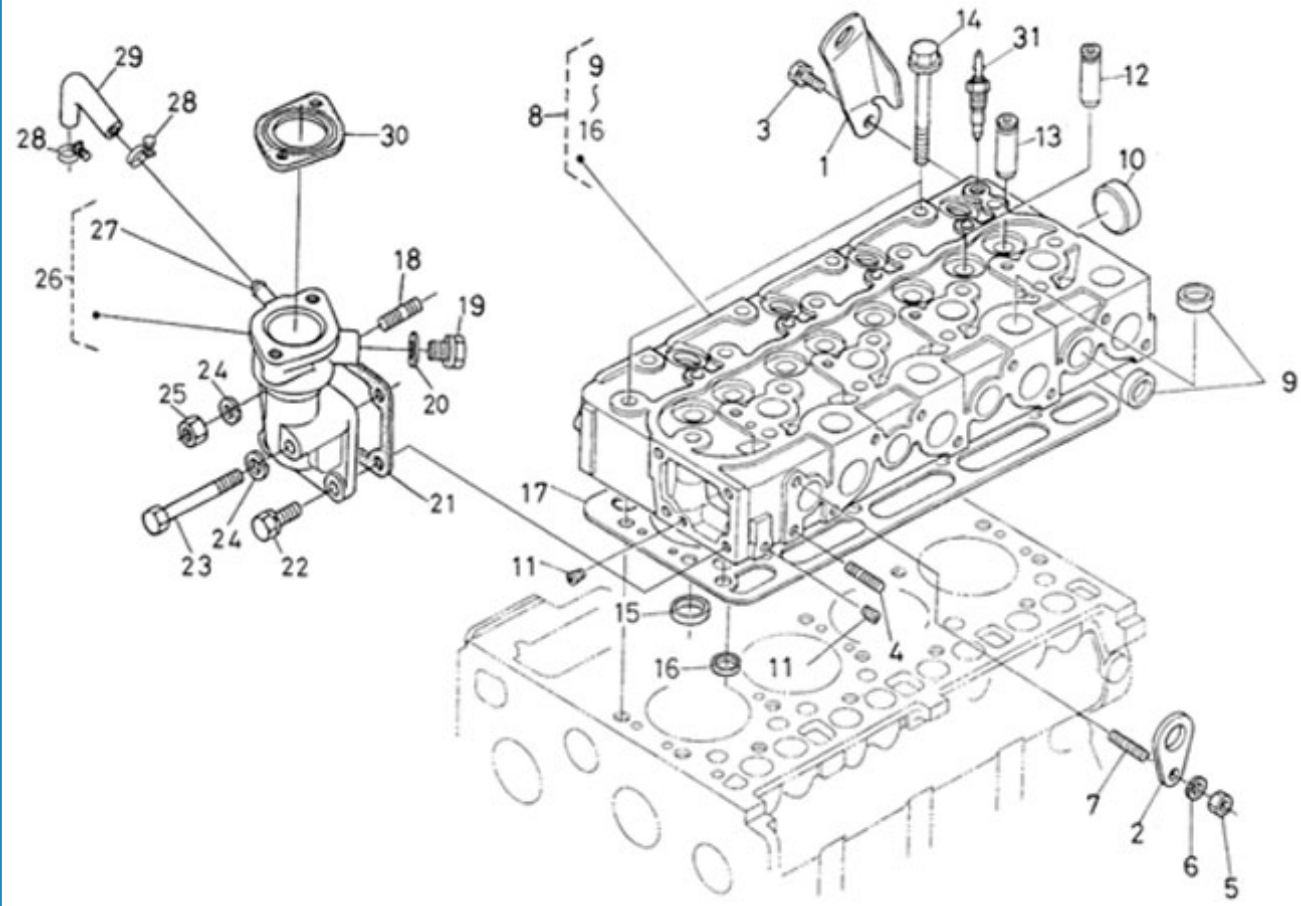

4.200TD N4.60 STANDARD ENGINE / CYLINDER HEAD

Part number	Item	Désignation article	Quantity
970307296	1	HOOK,ENGINE	1
95310599A	2	HOOK	1
970490919	3	BOLT,M 8X 16	1
970301935	4	STUD	2
970027322	5	NUT,M 8	1
970119138	6	WASHER,SPRING D 8	1
970300080	7	STUD,M 8X 25	1
970312981	8	COMP.CYLINDER HEAD	1
970301937	9	CAP,FREEZE	12
970301938	10	CAP,FREEZE	1
970140908	11	PLUG, CYL.HEAD 2.40	2
970301939	12	GUIDE,VALVE INTAKE 4.190	4
970301940	13	GUIDE,VALVE EXHAUST	4
970307298	14	BOLT,CYLINDER HEAD	18
970313182	15	VALVE SEAT	4
970313183	16	VALVE SEAT	4
970312985	17	GASKET,CYLINDER HEAD	1
970312986	18	STUD	1
970307896	19	PLUG	1
970312987	20	WASHER,WITH RUBBER	1
970302124	21	GASKET,WATER FLANGE	1
970312988	22	BOLT	2
970312989	23	BOLT	1
970490904	24	WASHER,SPRING D 8	1
970490903	25	NUT,M 8	1
970312990	26	COMP.FLANGE,WATER	1
970307535	27	HOSE	1
970302121	28	CLAMP,HOSE	2
970312991	29	HOSE,WATER RETURN	1
970301730	30	GASKET,FLANGE	1
970304054	31	TEMPERATURE SWITCH 1/8 1P 97	1