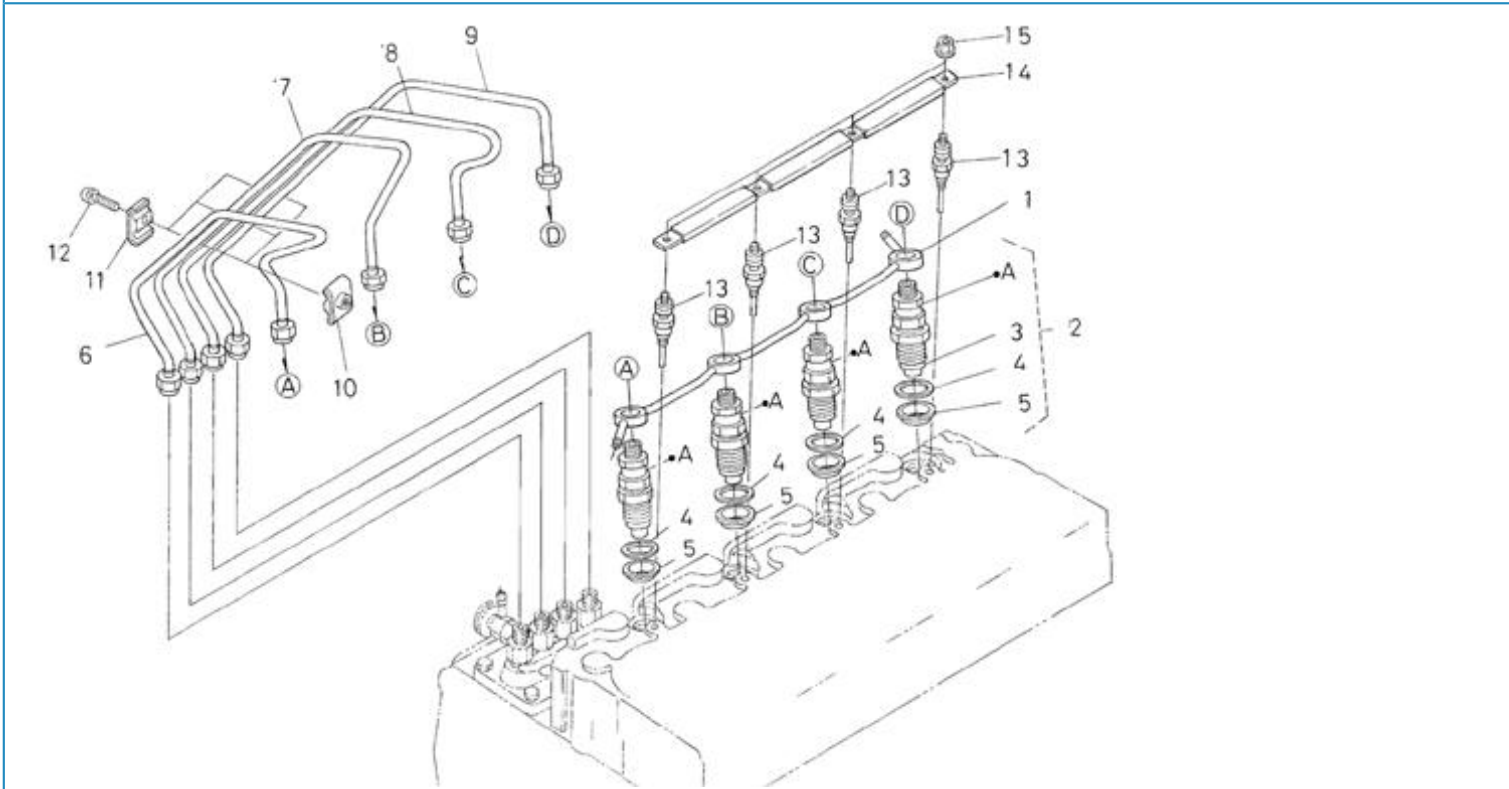

4.200TD N4.60 STANDARD ENGINE / INJECTION NOZZLES AND PIPES

Part number	Item	Désignation article	Quantity
970310414	1	HOSE	1
970310467	2	KIT,NOZZLE HOLDER	4
970307766	3	PIECE,NOZZLE	4
970142109	4	GHASKET, RING INJECTORS	4
970307388	5	SEAL,HEAT	4
970313056	6	PIPE,INJECTION	1
970313057	7	PIPE,INJECTION	1
970313058	8	PIPE,INJECTION	1
970313059	9	PIPE,INJECTION	1
970142114	10	CLAMP,FUEL LINES 1+2	3
970142115	11	CLAMP,FUEL-LINES 1+2	3
970492118	12	SCREW,M 5X 20 ROUND HEAD	3
970307393	13	GLOW PLUG	4
970307394	14	CORD,GLOW PLUG	1
970307593	15	NUT,FLANGE	4
970307594	16	WASHER,PLAIN	4