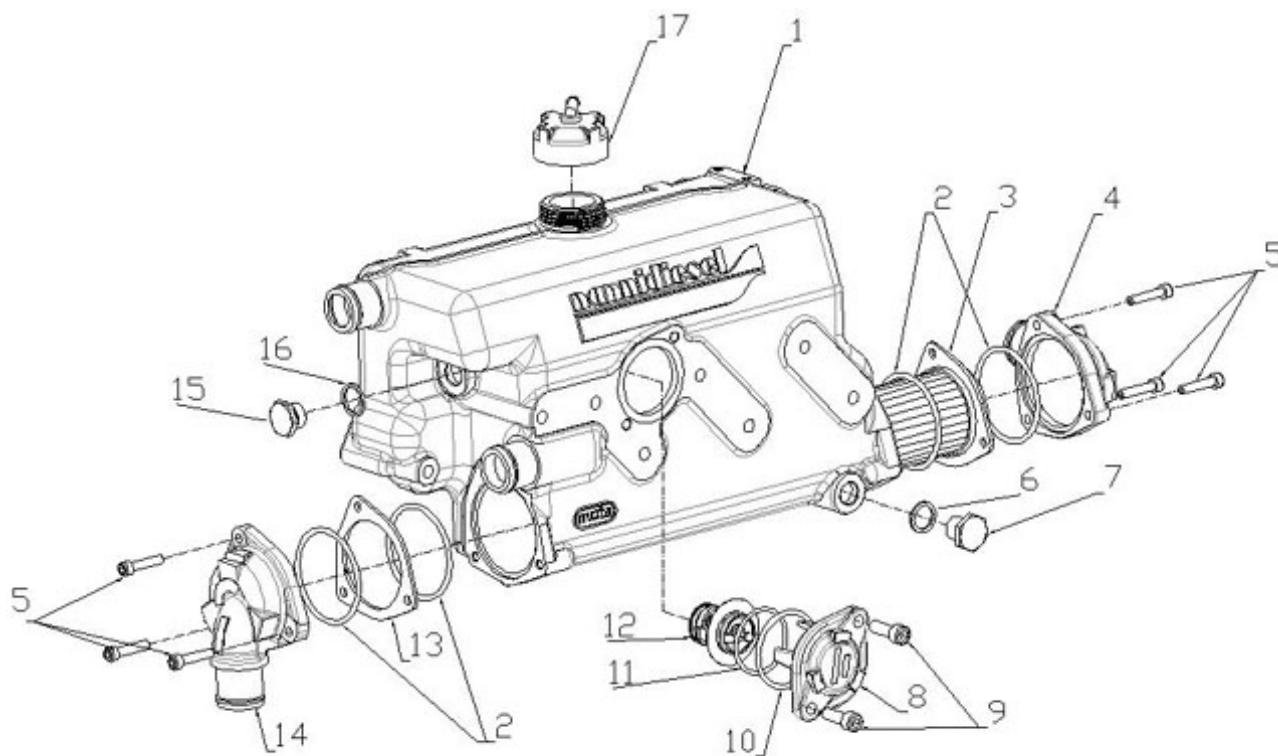

4.200TD N4.60 STANDARD ENGINE / HEAT EXCHANGER - DETAILS

Part number	Item	Désignation article	Quantity
48418183	2	O RING	4
48300416	3	TUBE STACK	1
48300415	4	COVER, WATER INLET	1
970634037	5	BOLT,SOCK M 6X 30	6
970300289	6	GASKET,RING D17	1
970639853	7	""PLUG,HEX 3/8""G""	1
970313178	8	COVER	1
970498003	9	BOLT,SOCK M 8X 25	2
48418185	10	O RING	1
48418184	11	O RING	1
970313177	12	THERMOSTAT	1
95312333	13	SPACER	1
48300414	14	COVER, WATER OUTLET	1
41169801	15	PLUG	1
970300364	16	GASKET,RING D18	1
970313176	17	FILLING PRESSURE CAP	1