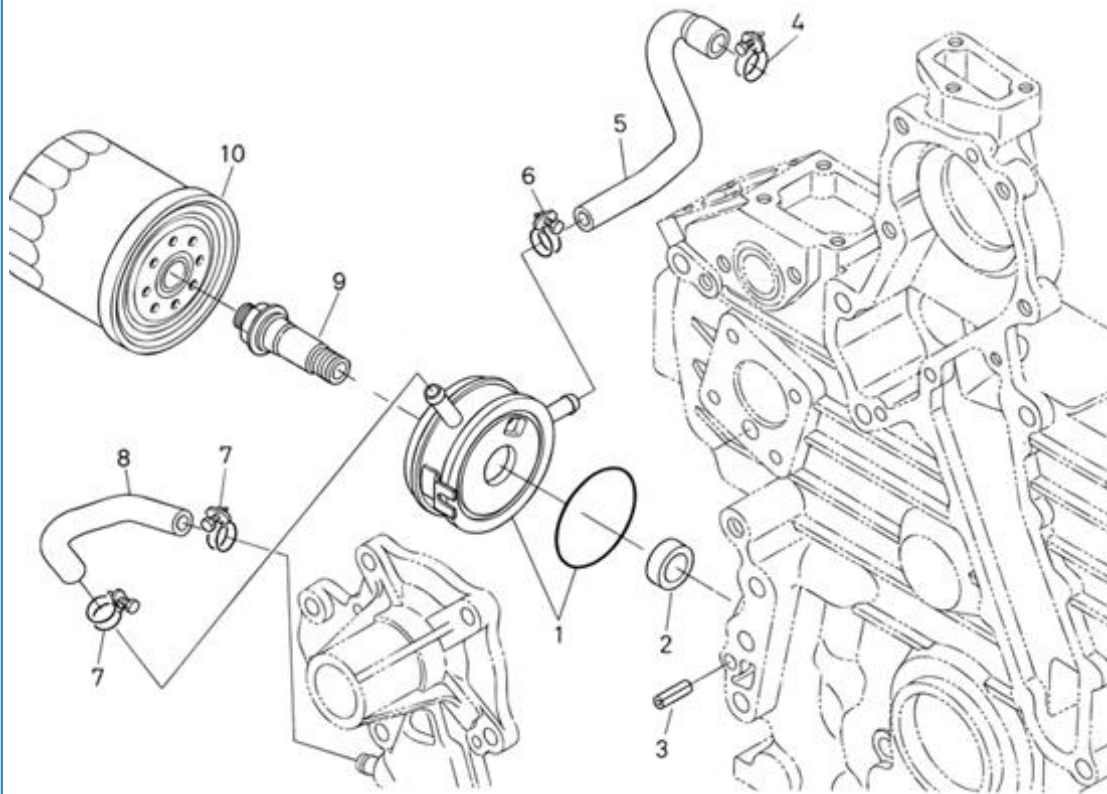

4.200TD N4.60 STANDARD ENGINE / OIL COOLER

Part number	Item	Désignation article	Quantity
970312962	1	ASSY COOLER,OIL	1
970312963	2	COLLAR	1
970312964	3	PIN,SPRING	1
970312965	4	CLAMP,HOSE	1
970312966	5	HOSE,OIL COOLER	1
970307103	6	BAND,PIPE	1
970307103	7	BAND,PIPE	2
970312967	8	HOSE,OIL COOLER	1
970312968	9	CONNECTOR	1
970603003	10	FILTER,ELEMENT OIL 4.180/90	1