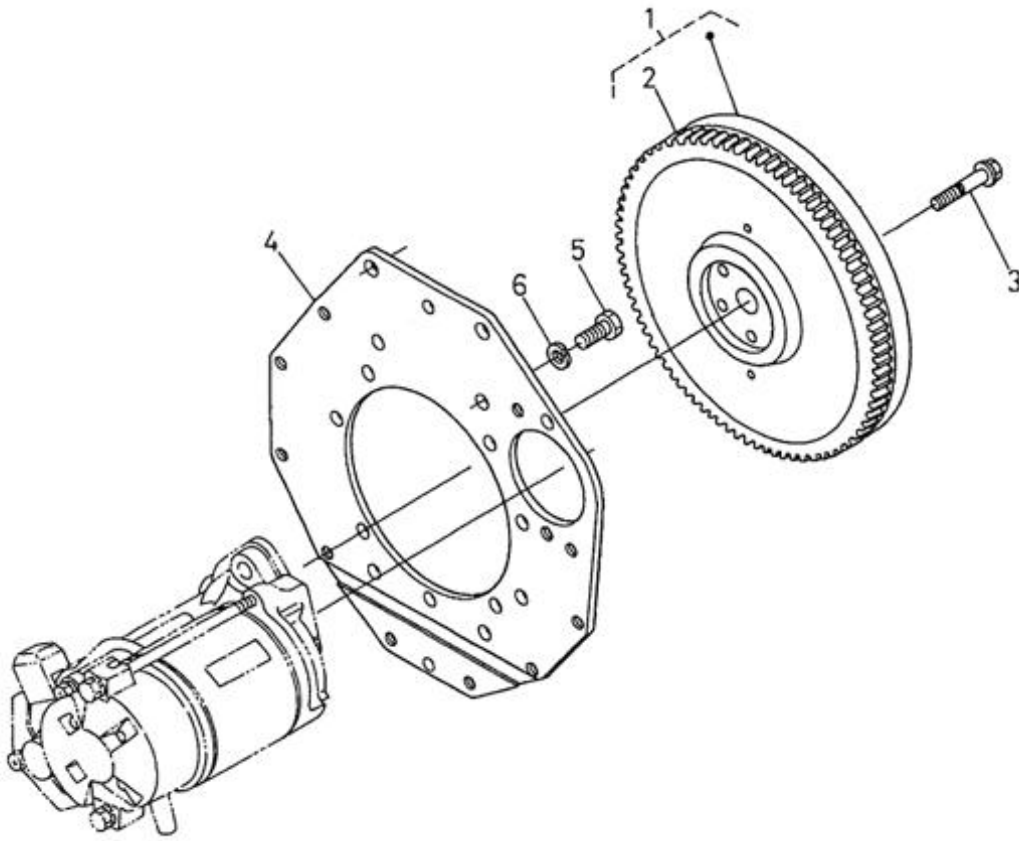

4.200TD N4.60 STANDARD ENGINE / FLYWHEEL

Part number	Item	Désignation article	Quantity
970301627	1	FLYWHEEL,CPL.4.190	1
970313046	2	GEAR,RING	1
970302396	3	BOLT,FLYWHEEL	6
970301626	4	PLATE,REAR END 4.190	1
970313048	5	BOLT	11
970302068	6	WASHER,SPRING D10	11