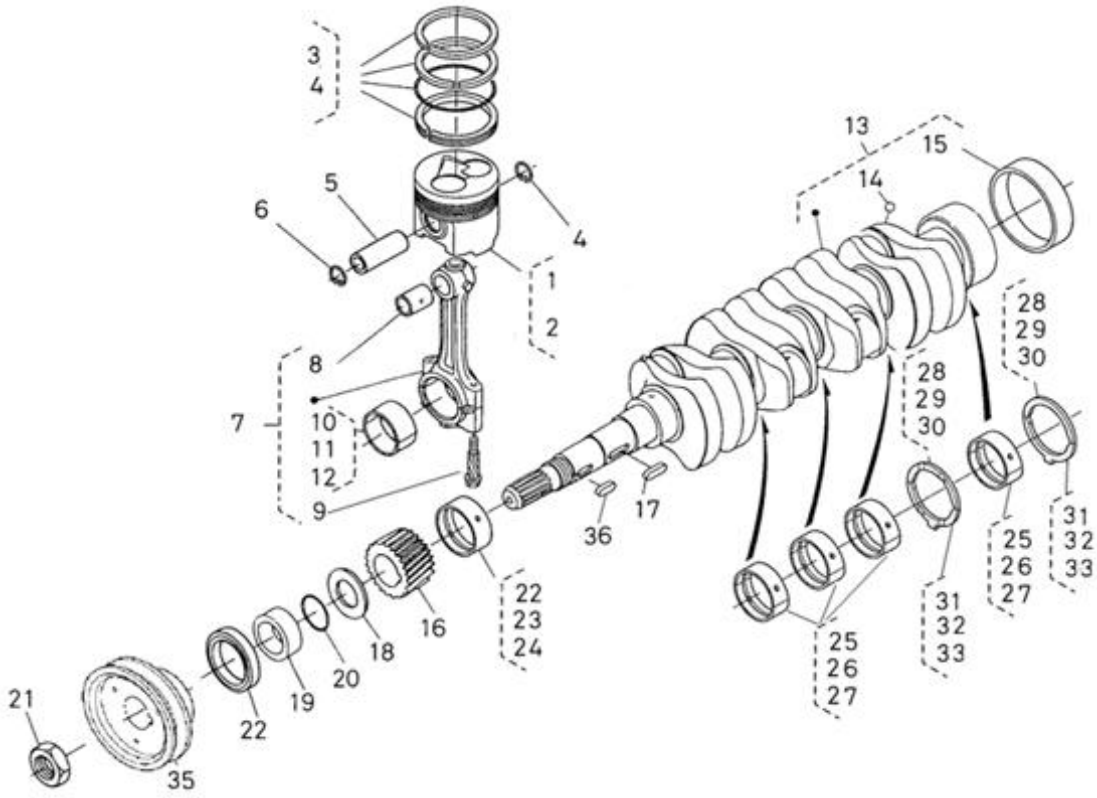

4.200TD N4.60 STANDARD ENGINE / CRANKSHAFT-PISTONS

Part number	Item	Désignation article	Quantity
970313009	1	PISTON	4
970313010	2	PISTON	4
970313011	3	ASSY PISTON RING	4
970313012	4	ASSY PISTON RING	4
970307331	5	PIN,PISTON	4
970313013	6	CIR CLIP,INTERNAL	8
970307333	7	ASSY ROD,CONNECTING	4
970307334	8	BUSH,PISTON PIN	4
970301934	9	BOLT,CONN.ROD	8
970307335	10	METAL,CRANK PIN	4
970307336	11	METAL,CRANK PIN 02	4
970307337	12	METAL,CRANK PIN 04	4
970313016	13	COMP.CRANKSHAFT	1
970302897	14	BEARING,BALL	4
970301962	15	SLEEVE,CRANKSHAFT	1
970313017	16	GEAR,CRANKSHAFT	1
970313018	17	KEY,FEATHER	1
970301967	18	SLINGER,OIL	1
970301968	19	COLLAR,CRANKSHAFT	1
970301969	20	O-RING	1
970301970	21	NUT,CRANKSHAFT	1
970313019	22	METAL,CRANKSHAFT	1
970313020	23	METAL,CRANKSHAFT	1
970313021	24	METAL,CRANKSHAFT	1
970313022	25	METAL,CRANKSHAFT	4
970313023	26	METAL,CRANKSHAFT	4
970313024	27	METAL,CRANKSHAFT	4
970313025	28	METAL,SIDE	2
970313026	29	METAL,SIDE	2
970313027	30	METAL,SIDE	2
970313028	31	METAL,SIDE	2
970313029	32	METAL,SIDE	2
970313030	33	METAL,SIDE	2
970310539	34	SEAL,OIL	1
970313031	35	PULLEY,FAN DRIVE	1
970301966	36	KEY,FEATHER	1