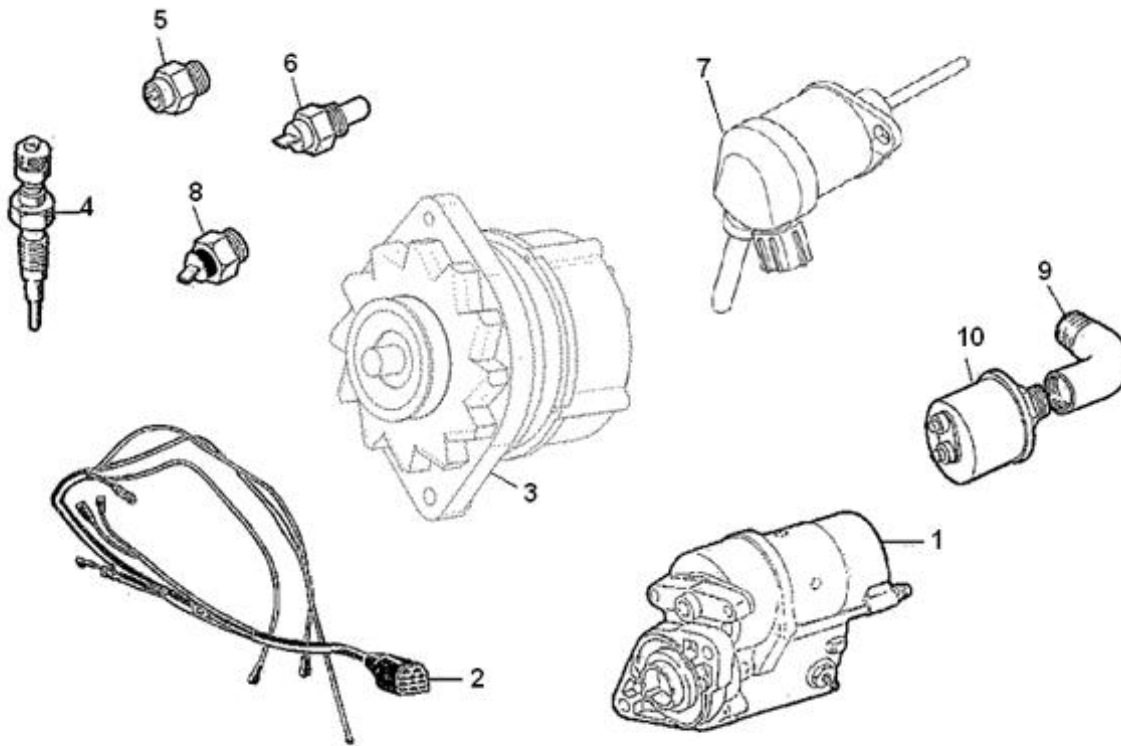

4.200TD N4.60 STANDARD ENGINE / ELECTRICAL EQUIPMENTS

Part number	Item	Désignation article	Quantity
970302070	1	STARTER,MOTOR 12V 0,8KW	1
674433PS	2	PANEL	1
970307393	4	GLOW PLUG	4
970304054	5	TEMPERATURE SWITCH 1/8 1P 97	1
970851602	6	WATER TEMPERATURE SENDER	1
970313107	7	ASSY SOLENOID	1
970851700	8	SWITCH,OIL	1
970493207	9	ELBOW,1/8X10X1,5MF	1
48201143	10	OIL PRESSURE SENDER	1