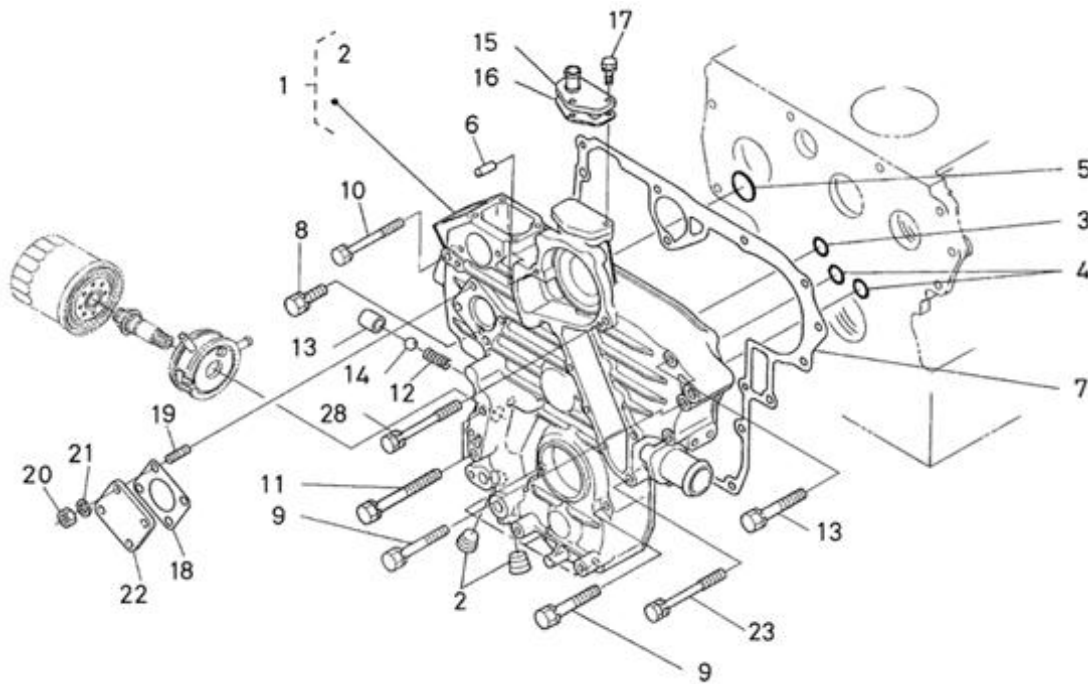

4.200TD N4.60 STANDARD ENGINE / TIMING GEAR CASE

Part number	Item	Désignation article	Quantity
970312949	1	COMP.CASE,GEAR	1
970493132	3	O-RING	1
970312951	4	O RING	2
970312952	5	O RING	1
970301908	6	PIN,CYLINDRICAL	2
970312953	7	GASKET,GEAR CASE	1
970310499	8	BOLT	1
970312954	9	BOLT	7
970310536	10	BOLT	1
970312955	11	BOLT	2
970302074	12	SPRING	1
970302075	13	SEAT,VALVE	1
970302076	14	BEARING,BALL	1
970301931	15	FLANGE,WATER RETURN	1
970301932	16	GASKET,FLANGE W/RETURN	1
970491536	17	BOLT,M 6X 20	3
970312956	18	GASKET,HOUR METER	1
970490224	19	STUD	4
970151133	20	NUT,M 6	4
970310417	21	WASHER,SPRING	4
970490222	22	COVER,INJ.TIMING	1
970301929	23	BOLT	4