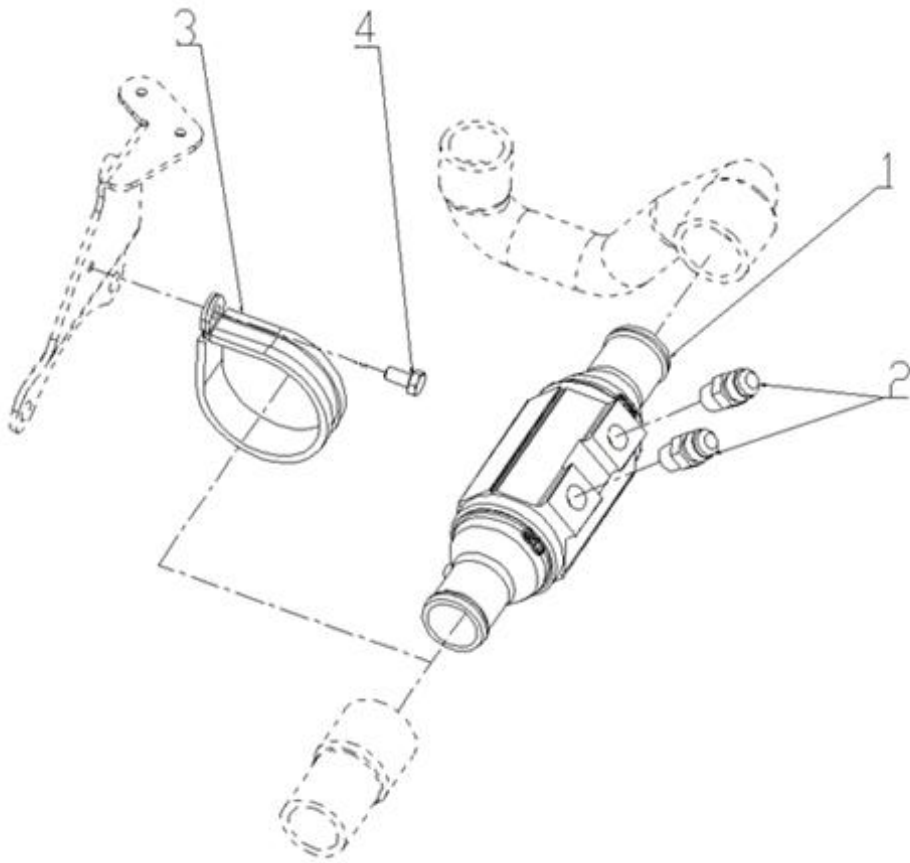

4.200TD N4.60 STANDARD ENGINE / GEAR BOX OIL COOLER

Part number	Item	Désignation article	Quantity
48300385	1	FUEL COOLER	1
48300308	2	ELBOW	2
48100880	3	CLAMP	1
970639903	4	BOLT,HEX M 8X 16	1