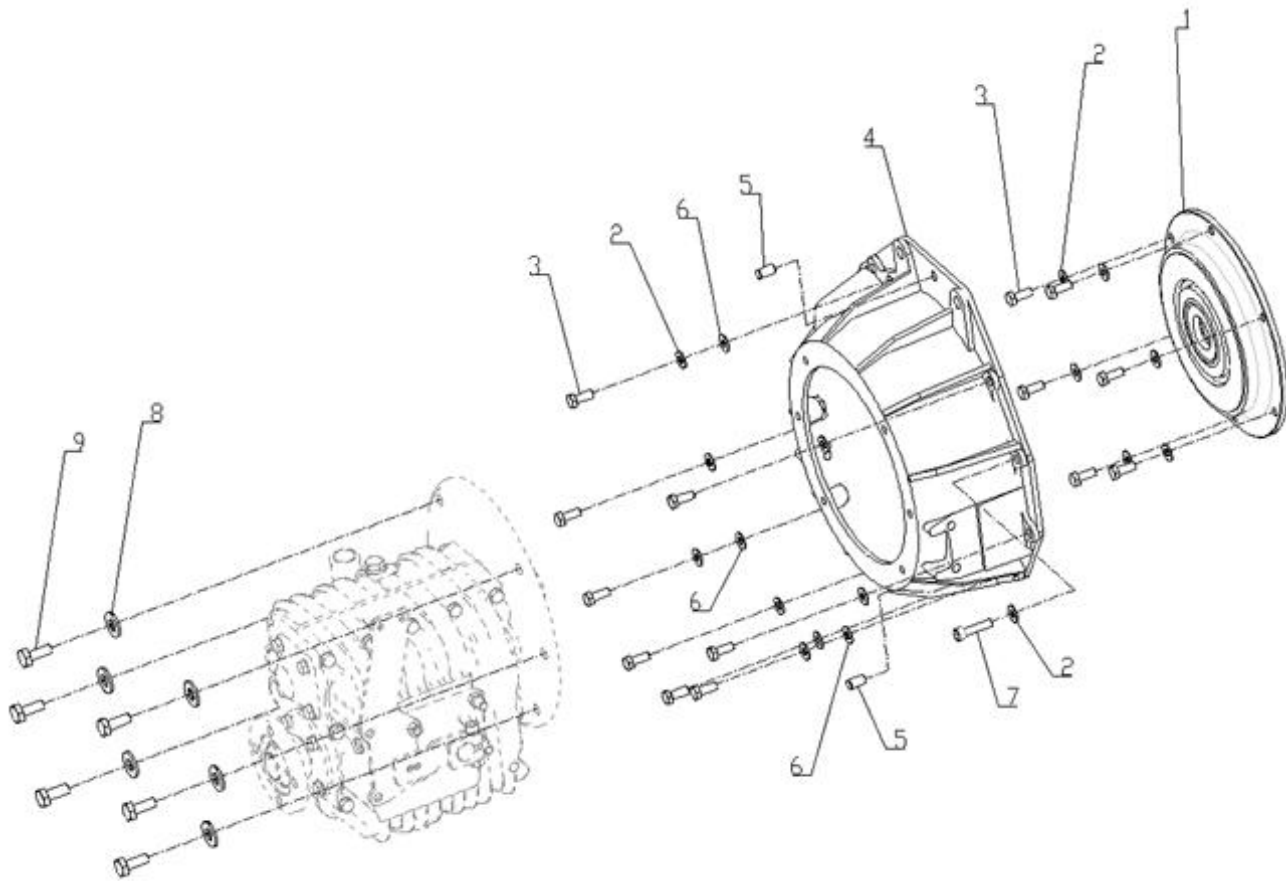

4.200TD N4.60 STANDARD ENGINE / GEAR BOX FLANGE

Part number	Item	Désignation article	Quantity
48100868	1	COUPLING	1
48100883	1	COUPLING	1
970119139	2	WASHER,CORRUGATED D8	16
970119141	3	BOLT,HEX M8X 20	15
970301628H	4	CARTER VOLANT 4.220-5.280	0
970302149	5	PIN,CYLINDRICAL D10X 20	2
970027323	6	WASHER,PLAIN D 8	3
970635916	7	BOLT,SOCK M 8X 35	1
970119137	8	WASHER,CORRUGATED D10	6
970635508	9	BOLT,HEX M10X 25	6