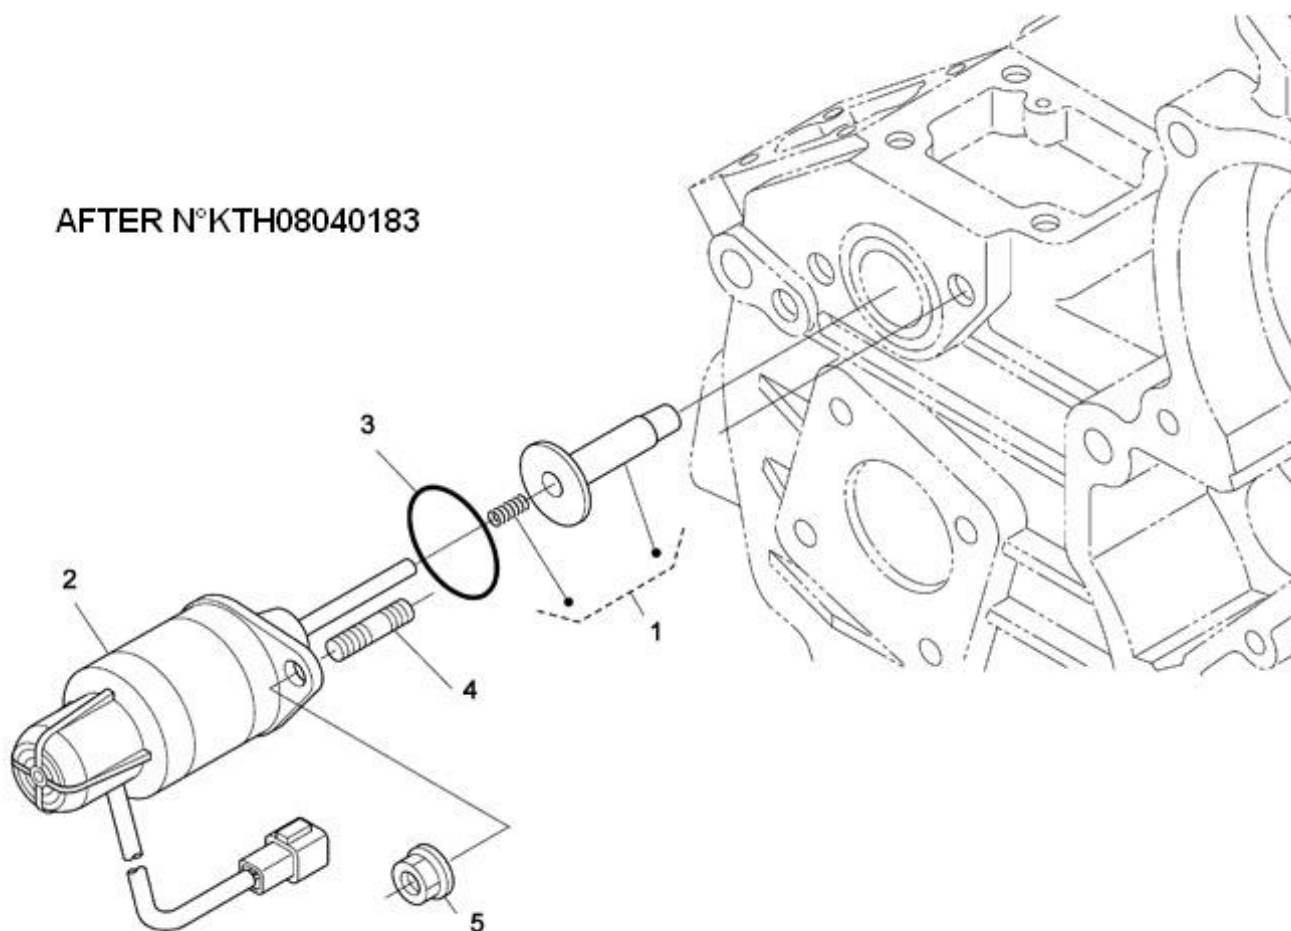

4.200TD N4.60 STANDARD ENGINE / ELECTRICAL STOP

AFTER N°KTH08040183

Part number	Item	Désignation article	Quantity
970313106	1	COMP.GUIDE,SOLENOID	1
970314769	2	SOLENOID	1
970313107	2	ASSY SOLENOID	1
970313108	3	O RING	1
970490224	4	STUD	2
970313602	5	NUT,FLANGE	2
970313109	5	NUT,FLANGE	2