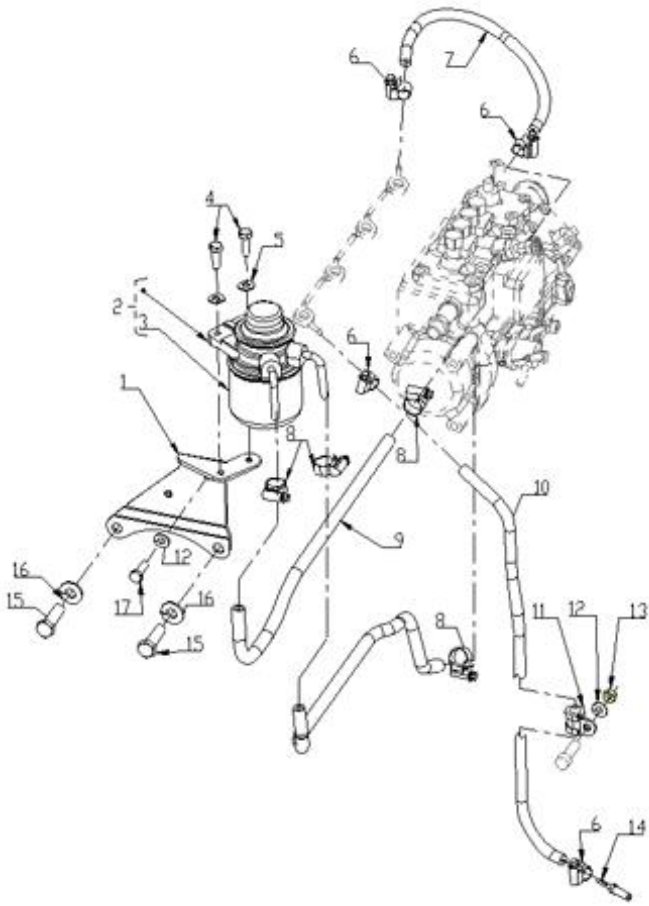

4.200TD N4.60 STANDARD ENGINE / FUEL FILTER

Part number	Item	Désignation article	Quantity
95310668	1	SUPPORT FUEL FILTER	1
970310293	2	FUEL FILTER	1
970310302	3	FILTER	1
970409603	4	BOLT,HEX M 8X 25	2
970119139	5	WASHER,CORRUGATED D8	2
970439306	6	CLAMP	4
32805001	7	HOSE	0
970439306	8	CLAMP	4
32808002	9	FUEL HOSE ISO 7840 D8	0
32805001	10	HOSE	0
970301182	11	CLAMP,PIPE D12 D=8	1
970119138	12	WASHER,SPRING D 8	2
970027322	13	NUT,M 8	1
970302476	14	PIPE,FUEL CONN.D 8	1
970304014	15	BOLT,HEX M12X1,25X 35	2
970409154	16	WASHER,SPRING D12	2
970119148	17	BOLT, HEX M 8X 30	1