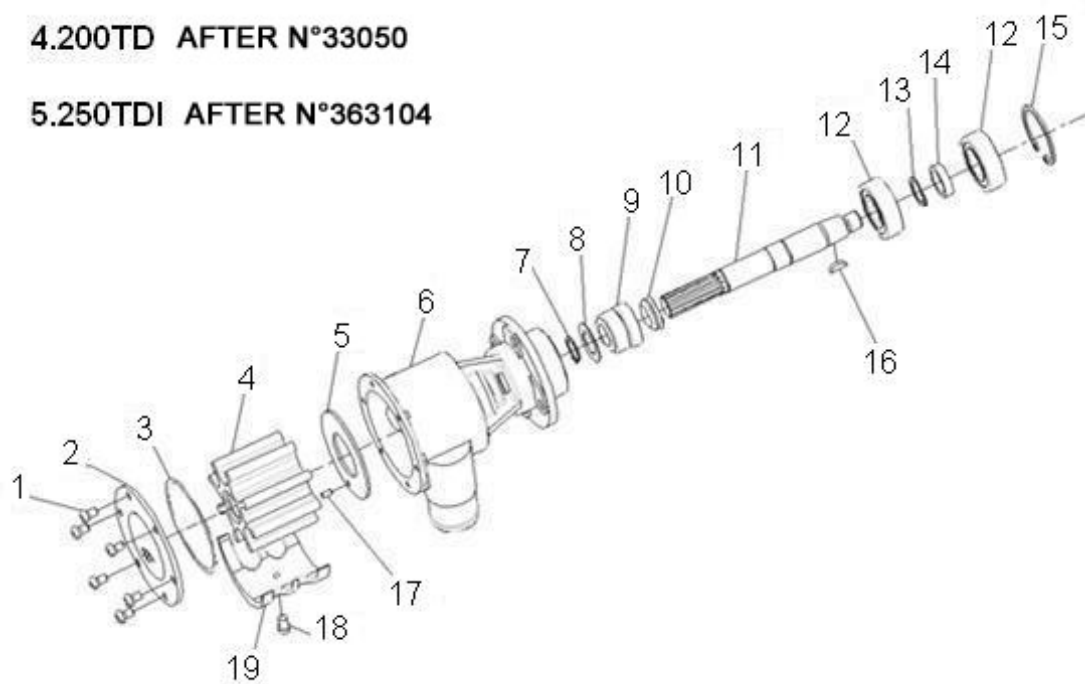

4.200TD N4.60 STANDARD ENGINE / SEA WATER PUMP - DETAILS

4.200TD AFTER N°33050

5.250TDI AFTER N°363104

Part number	Item	Désignation article	Quantity
970312429	1	SCREW	6
970304048	1	SCREW,CAM WATER PUMP	6
970614623	2	COVER,END F7B-803	1
970313122	2	COVER	1
970614616	3	GASKET,F7B	1
970313123	3	GASKET	1
970544310	4	IMPELLER,WATER PUMP F 7B-803	1
970614622	5	SCREW,CAM WATER PUMP F7B-803	1
970313125	5	SPACER	1
970614621	6	CAM,WATER PUMP F7B-803	1
970313127	7	CIRCLIPS	1
970614516	8	O-RING SEAL	1
970313128	8	WASHER,WATER PUMP	1
970614626	9	O-RING,WATER PUMP F7B-9/10	2
970313129	9	GASKET	1
970313130	10	LIP SEAL	1
970614624	10	WASHER,WATER PUMP F7B-9/10	1
970310559	11	PUMP SHAFT	1
970313131	11	WATER PUMP SHAFT	1
970312426	12	BALL BEARING	2
970614617	12	BEARING,CASE	2
970304049	13	CIR-CLIP	1
970614627	13	RING,RETAINING	1
970313134	14	SPACER	1
970304049	14	CIR-CLIP	1
970614627	15	RING,RETAINING	1
970310561	15	SEAL	1
970310558	16	KEY	1
970301804	17	REPAIR KIT	1
970303675	17	PIN,WATER PUMP F5B-9000	1
970304048	18	SCREW,CAM WATER PUMP	1
970313139	19	CAM,WATER PUMP	1
970316374	20	PUMP,WATER	1
970301804	21	REPAIR KIT	1