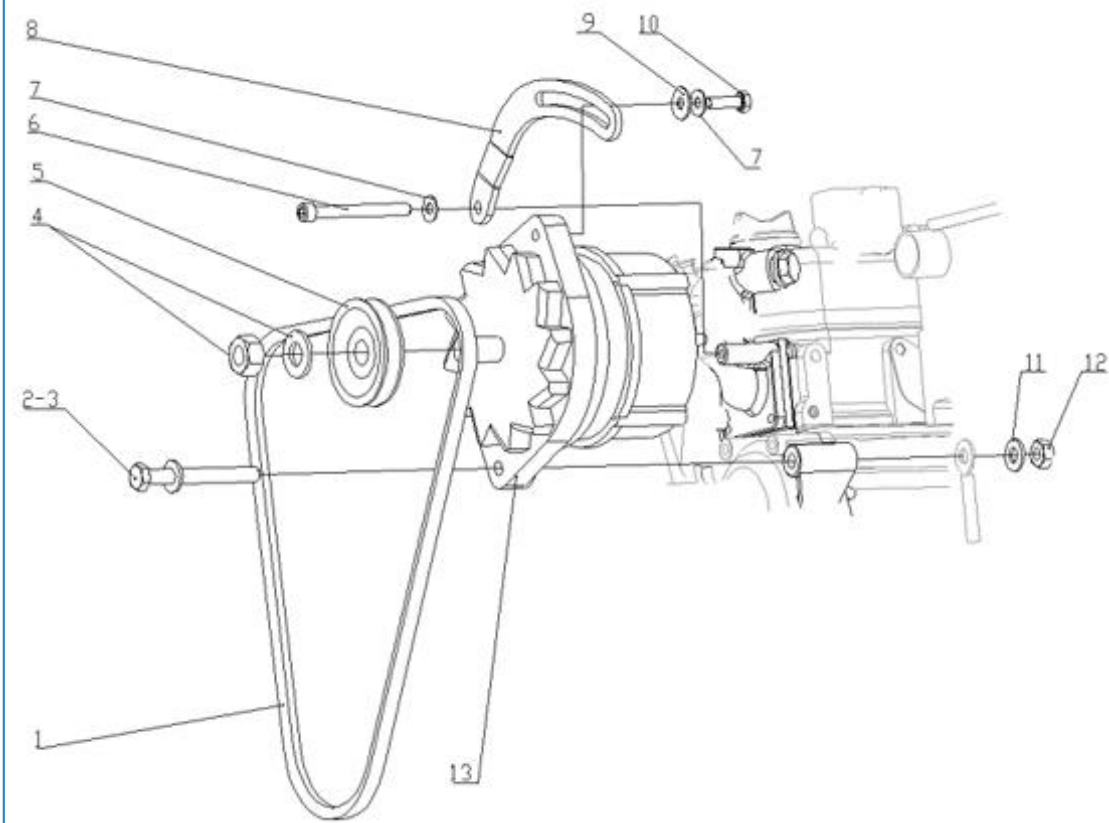

4.200TD N4.60 STANDARD ENGINE / ALTERNATOR

Part number	Item	Désignation article	Quantity
48108051	1	BELT	1
39160411	2	BOLT	1
970119135	3	WASHER,PLAIN D10	1
95312305	5	PULLEY	1
970300193	6	BOLT,HEX M 8X 70	1
970119138	7	WASHER,SPRING D 8	2
95203077	8	TIGHTENER	1
970304050	9	WASHER	1
970304082	10	BOLT	1
970119137	11	WASHER,CORRUGATED D10	1
970119143	12	NUT, M10	1