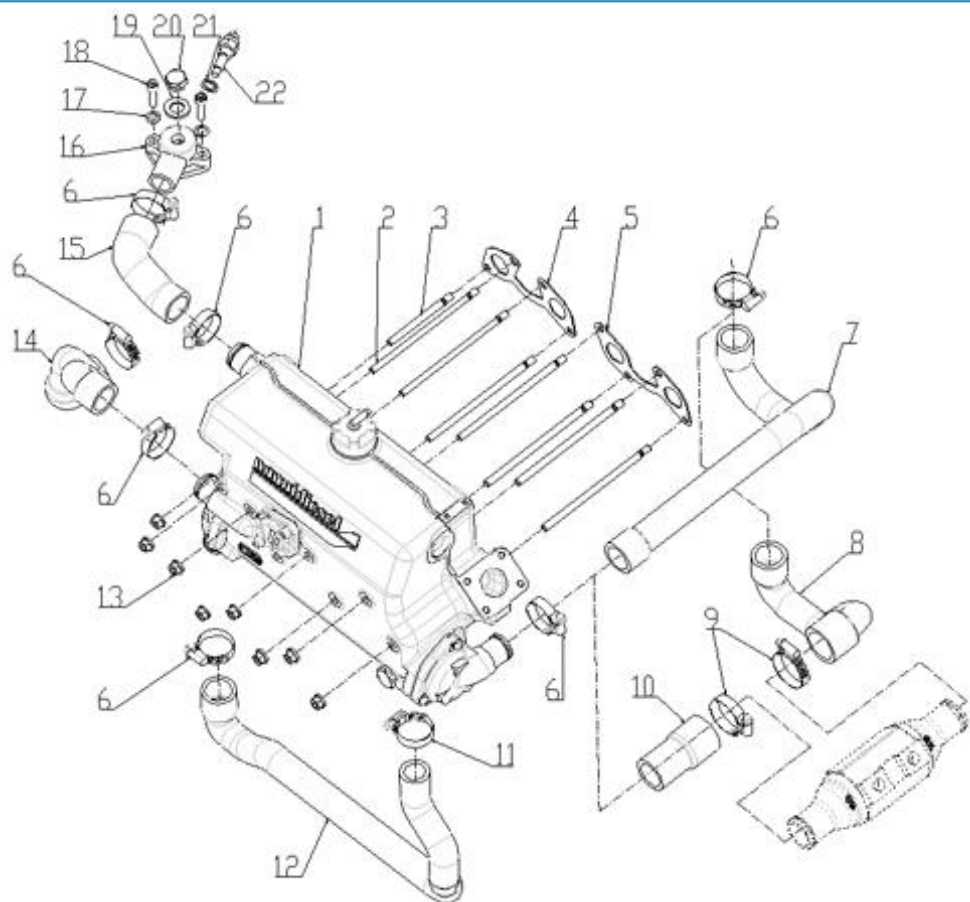

4.200TD N4.60 STANDARD ENGINE / HEAT EXCHANGER

Part number	Item	Désignation article	Quantity
48300398	1	HEAT EXCHANGER	1
39020339	2	STUD BOLT	7
39020336	3	STUD	1
970310495	4	GASKET,E-MANIFOLD NA	1
970313111	5	GASKET,EX-MANIFOLD	1
970300922	6	CLAMP,HOSE 26-38	7
48328136	7	HOSE	1
48328133	8	HOSE	1
970604533	9	CLAMP,HOSE 32-44	2
48328132	10	HOSE	1
970604526	11	CLAMP,HOSE 22-32	1
48328137	12	HOSE	1
39460916	13	NUT	8
48328134	14	HOSE	1
970301714	15	HOSE,D32 COVER THERMO.4.190	1
970301711	16	FLANGE,WATER INTAKE 4.190	1
970119139	17	WASHER,CORRUGATED D8	2
970635916	18	BOLT,SOCK M 8X 35	2
970300289	19	GASKET,RING D17	1
970639853	20	""PLUG,HEX 3/8""G""	1
970300306	21	GASKET,RING D14	1
970851602	22	WATER TEMPERATURE SENDER	1